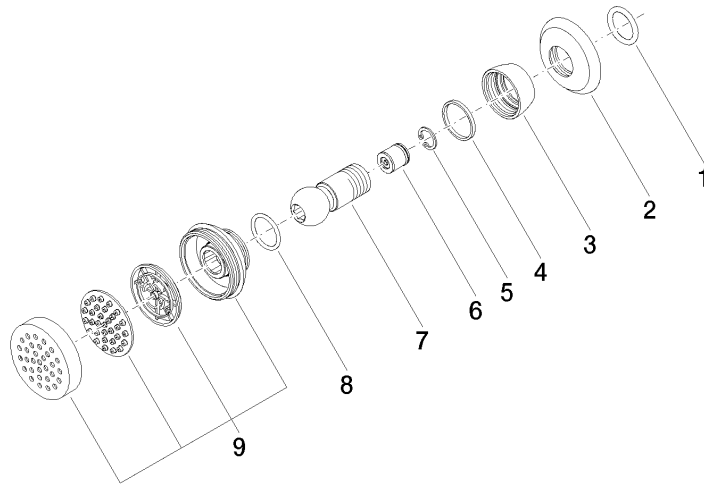

**MADISON Body spray without volume control FlowReduce - Brushed
Durabron (23kt Gold)**

MADISON

28 518 360

- spray head Ø 55mm
- ball-joint pivotable through 25° (in any direction)
- rain flow
- rosette Ø 55 mm
- 1/2" connection
- max. flow 5 l/min
- This product can help a building meet the requirements of Green Building Rating Systems, e.g. LEED®, BREEAM®, DGNB

- Concealed wall elbow -** 35 085 970 90
- max. recess depth 163 mm
 - min. recess depth 90 mm

28 518 360
mm [inches]

Flow rate chart

Trajectory diagram

Certificates

LGA_38651.

28 518 360

Spare parts list

No.	Item Number	Name	Quantity used	Delivery time
1	90 14 10 026 00 90	seal	1	2
2	09 27 35 003-28	rosette	1	60
3	09 23 30 027-28	nut	1	20
4	09 14 15 010 90	ring	1	2
5	09 16 01 014 90	ring	1	2
6	09 23 01 048 90	back-flow preventer	1	2
7	09 21 40 016-28	connection	1	20
8	09 14 10 015 90	seal	1	2
9	90 12 05 028 00-28	casing (completely)	1	20