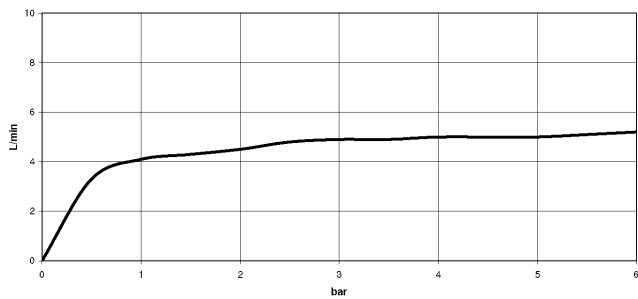

**MADISON Body spray without volume control FlowReduce - Brushed
Durabron (23kt Gold)**

MADISON

28 518 360

- spray head Ø 55mm
- ball-joint pivotable through 25° (in any direction)
- rain flow
- rosette Ø 55 mm
- 1/2" connection
- max. flow 5 l/min
- This product can help a building meet the requirements of Green Building Rating Systems, e.g. LEED®, BREEAM®, DGNB

- Concealed wall elbow -** 35 085 970 90
- max. recess depth 163 mm
 - min. recess depth 90 mm

28 518 360
mm [inches]

Flow rate chart

Trajectory diagram

Certificates

LGA_38651.

28 518 360

Spare parts list