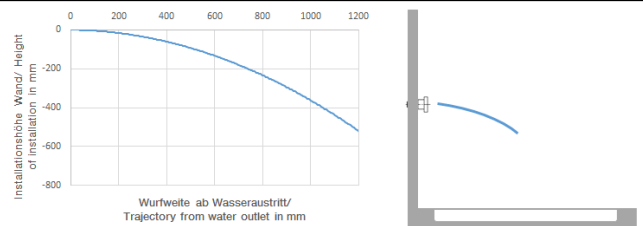

**MADISON Body spray without volume control FlowReduce - Brushed
Durabron (23kt Gold)**

MADISON

28 518 360

- spray head Ø 55mm
- ball-joint pivotable through 25° (in any direction)
- rain flow
- rosette Ø 55 mm
- 1/2" connection
- max. flow 5 l/min
- This product can help a building meet the requirements of Green Building Rating Systems, e.g. LEED®, BREEAM®, DGNB

- Concealed wall elbow -** 35 085 970 90
- max. recess depth 163 mm
 - min. recess depth 90 mm

28 518 360
mm [inches]

Flow rate chart

Trajectory diagram

Certificates

LGA_38651.

28 518 360

Spare parts list

No.	Item Number	Name	Quantity used	Delivery time
1	90 14 10 026 00 90	seal	1	2
2	09 27 35 003-28	rosette	1	60
3	09 23 30 027-28	nut	1	20
4	09 14 15 010 90	ring	1	2
5	09 16 01 014 90	ring	1	2
6	09 23 01 048 90	back-flow preventer	1	2
7	09 21 40 016-28	connection	1	20
8	09 14 10 015 90	seal	1	2
9	90 12 05 028 00-28	casing (completely)	1	20