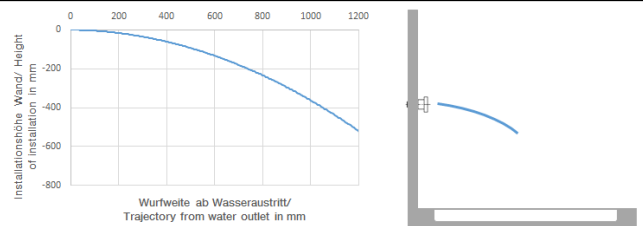

**MADISON Body spray without volume control FlowReduce - Brushed Dark  
Platinum**

MADISON

28 518 360

- spray head Ø 55mm
- ball-joint pivotable through 25° (in any direction)
- rain flow
- rosette Ø 55 mm
- 1/2" connection
- max. flow 5 l/min
- This product can help a building meet the requirements of Green Building Rating Systems, e.g. LEED®, BREEAM®, DGNB

**Concealed wall elbow -** 35 085 970 90

- max. recess depth 163 mm
- min. recess depth 90 mm

28 518 360  
mm [inches]

Flow rate chart

Trajectory diagram

Certificates

LGA\_38651.

28 518 360