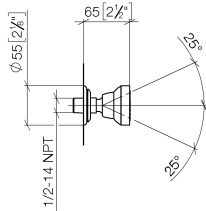

**MADISON Body spray without volume control FlowReduce - Brushed Dark  
Platinum**

MADISON

28 518 360

- spray head Ø 55mm
- ball-joint pivotable through 25° (in any direction)
- rain flow
- rosette Ø 55 mm
- 1/2" connection
- max. flow 5 l/min
- This product can help a building meet the requirements of Green Building Rating Systems, e.g. LEED®, BREEAM®, DGNB

**Concealed wall elbow -** 35 085 970 90

- max. recess depth 163 mm
- min. recess depth 90 mm

28 518 360  
mm [inches]

Flow rate chart

Trajectory diagram

Certificates

LGA\_38651.

28 518 360