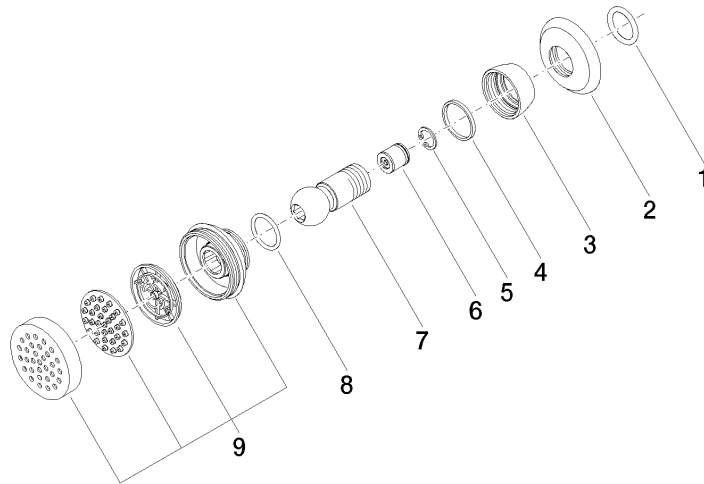

**MADISON Body spray without volume control FlowReduce - Brushed Dark  
Platinum**

MADISON

28 518 360

- spray head Ø 55mm
- ball-joint pivotable through 25° (in any direction)
- rain flow
- rosette Ø 55 mm
- 1/2" connection
- max. flow 5 l/min
- This product can help a building meet the requirements of Green Building Rating Systems, e.g. LEED®, BREEAM®, DGNB

**Concealed wall elbow -** 35 085 970 90

- max. recess depth 163 mm
- min. recess depth 90 mm

28 518 360  
mm [inches]

Flow rate chart

Trajectory diagram

Certificates

LGA\_38651.

28 518 360

### Spare parts list

No.	Item Number	Name	Quantity used	Delivery time
1	90 14 10 026 00 90	seal	1	2
2	09 27 35 003-99	rosette	1	30
3	09 23 30 027-99	nut	1	30
4	09 14 15 010 90	ring	1	2
5	09 16 01 014 90	ring	1	2
6	09 23 01 048 90	back-flow preventer	1	2
7	09 21 40 016-99	connection	1	30
8	09 14 10 015 90	seal	1	2
9	90 12 05 028 00-99	casing ( completely )	1	30