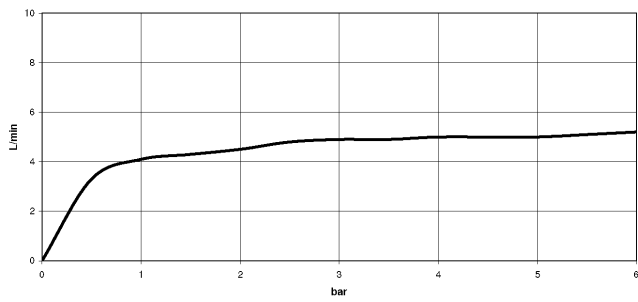

**MADISON Body spray without volume control FlowReduce - Brushed Dark  
Platinum**

MADISON

28 518 360

- spray head Ø 55mm
- ball-joint pivotable through 25° (in any direction)
- rain flow
- rosette Ø 55 mm
- 1/2" connection
- max. flow 5 l/min
- This product can help a building meet the requirements of Green Building Rating Systems, e.g. LEED®, BREEAM®, DGNB

**Concealed wall elbow -** 35 085 970 90

- max. recess depth 163 mm
- min. recess depth 90 mm

28 518 360  
mm [inches]

Flow rate chart

Trajectory diagram

Certificates

LGA\_38651.

28 518 360