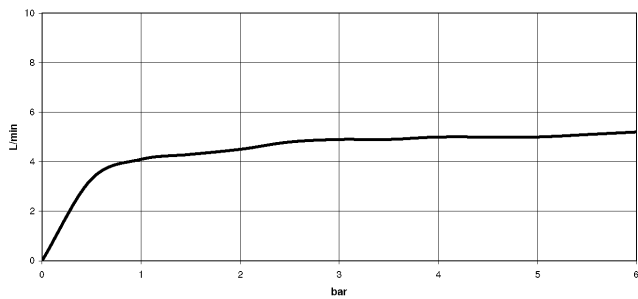

Body spray without volume control FlowReduce - Brushed Durabron (23kt Gold)

IMO

28 518 782

- spray head Ø 55mm
- ball-joint pivotable through 25° (in any direction)
- rain flow
- anti-scale system
- rosette 60 x 60 mm
- 1/2" connection
- max. flow 5 l/min
- WRAS 1809018
- This product can help a building meet the requirements of Green Building Rating Systems, e.g. LEED®, BREEAM®, DGNB

Recommended miscellaneous

- Concealed wall elbow -**
- max. recess depth 163 mm
 - min. recess depth 90 mm

35 085 970 90

28 518 782
mm [inches]

Flow rate chart

Trajectory diagram

Certificates

WRAS_1809018. LGA_38651.