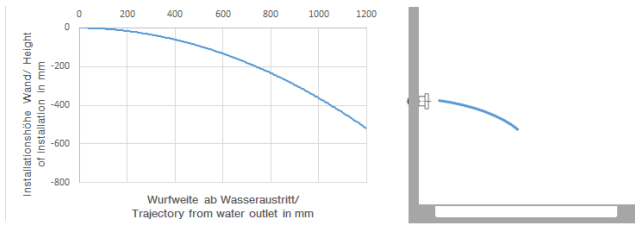

Body spray without volume control FlowReduce - Brushed Durabron (23kt Gold)

IMO

28 518 782

- spray head Ø 55mm
- ball-joint pivotable through 25° (in any direction)
- rain flow
- anti-scale system
- rosette 60 x 60 mm
- 1/2" connection
- max. flow 5 l/min
- WRAS 1809018
- This product can help a building meet the requirements of Green Building Rating Systems, e.g. LEED®, BREEAM®, DGNB

Recommended miscellaneous

- Concealed wall elbow -**
- max. recess depth 163 mm
 - min. recess depth 90 mm

35 085 970 90

28 518 782
mm [inches]

Flow rate chart

Trajectory diagram

Certificates

WRAS_1809018. LGA_38651.