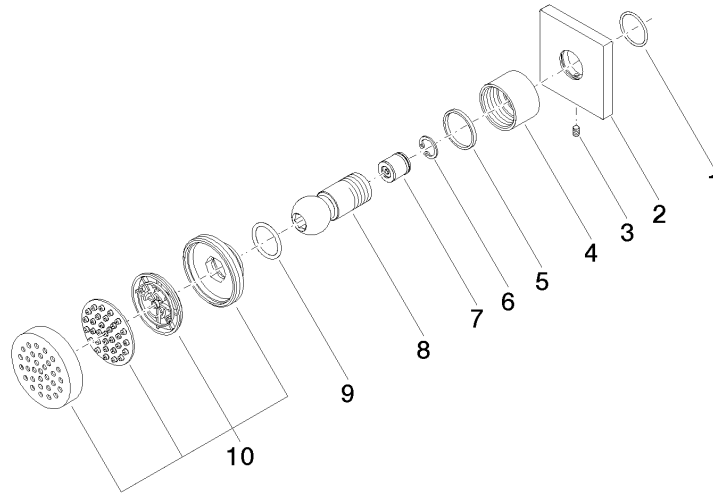

Body spray without volume control FlowReduce - Brushed Durabron (23kt Gold)

IMO

28 518 782

- spray head Ø 55mm
- ball-joint pivotable through 25° (in any direction)
- rain flow
- anti-scale system
- rosette 60 x 60 mm
- 1/2" connection
- max. flow 5 l/min
- WRAS 1809018
- This product can help a building meet the requirements of Green Building Rating Systems, e.g. LEED®, BREEAM®, DGNB

Recommended miscellaneous

- Concealed wall elbow -**
- max. recess depth 163 mm
 - min. recess depth 90 mm

35 085 970 90

28 518 782
mm [inches]

Flow rate chart

Trajectory diagram

Certificates

WRAS_1809018. LGA_38651.

28 518 782

Spare parts list

No.	Item Number	Name	Quantity used	Delivery time
1	09 14 10 098 90	seal	1	2
2	09 27 98 003-28	rosette	1	20
3	09 31 11 048 90	pin	1	2
4	09 23 30 026-28	nut	1	20
5	09 14 15 010 90	ring	1	2
6	09 16 01 014 90	ring	1	2
7	09 23 01 048 90	back-flow preventer	1	2
8	09 21 40 016-28	connection	1	20
9	09 14 10 015 90	seal	1	2
10	90 12 05 027 00-28	casing (completely)	1	20