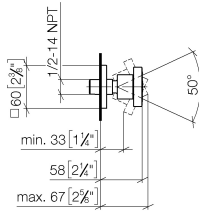

Body spray without volume control FlowReduce - Brushed Durabron (23kt Gold)

IMO

28 518 782

- spray head Ø 55mm
- ball-joint pivotable through 25° (in any direction)
- rain flow
- anti-scale system
- rosette 60 x 60 mm
- 1/2" connection
- max. flow 5 l/min
- WRAS 1809018
- This product can help a building meet the requirements of Green Building Rating Systems, e.g. LEED®, BREEAM®, DGNB

Recommended miscellaneous

- Concealed wall elbow -**
- max. recess depth 163 mm
 - min. recess depth 90 mm

35 085 970 90

28 518 782
mm [inches]

Flow rate chart

Trajectory diagram

Certificates

WRAS_1809018. LGA_38651.

28 518 782

Spare parts list

No.	Item Number	Name	Quantity used	Delivery time
1	09 14 10 098 90	seal	1	2
2	09 27 98 003-28	rosette	1	20
3	09 31 11 048 90	pin	1	2
4	09 23 30 026-28	nut	1	20
5	09 14 15 010 90	ring	1	2
6	09 16 01 014 90	ring	1	2
7	09 23 01 048 90	back-flow preventer	1	2
8	09 21 40 016-28	connection	1	20
9	09 14 10 015 90	seal	1	2
10	90 12 05 027 00-28	casing (completely)	1	20