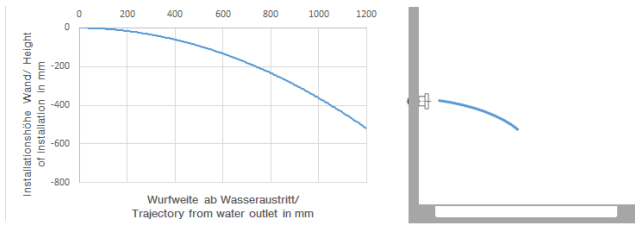

Body spray without volume control FlowReduce - Brushed Champagne (22kt Gold)

IMO

28 518 782

Fits: IMO, MEM, CL.1, CYO

- spray head Ø 55mm
- ball-joint pivotable through 25° (in any direction)
- rain flow
- anti-scale system
- rosette 60 x 60 mm
- 1/2" connection
- max. flow 5 l/min
- WRAS 1809018
- This product can help a building meet the requirements of Green Building Rating Systems, e.g. LEED®, BREEAM®, DGNB

Recommended miscellaneous

- Concealed wall elbow -**
- max. recess depth 163 mm
 - min. recess depth 90 mm

35 085 970 90

28 518 782
mm [inches]

Flow rate chart

Trajectory diagram

Certificates

LGA_38651.