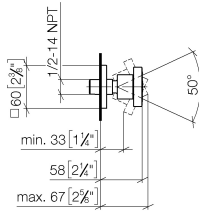

Body spray without volume control FlowReduce - Brushed Champagne (22kt Gold)

IMO

28 518 782

Fits: IMO, MEM, CL.1, CYO

- spray head Ø 55mm
- ball-joint pivotable through 25° (in any direction)
- rain flow
- anti-scale system
- rosette 60 x 60 mm
- 1/2" connection
- max. flow 5 l/min
- WRAS 1809018
- This product can help a building meet the requirements of Green Building Rating Systems, e.g. LEED®, BREEAM®, DGNB

Recommended miscellaneous

- Concealed wall elbow -**
- max. recess depth 163 mm
 - min. recess depth 90 mm

35 085 970 90

28 518 782
mm [inches]

Flow rate chart

Trajectory diagram

Certificates

LGA_38651.

28 518 782

Spare parts list

No.	Item Number	Name	Quantity used	Delivery time
1	09 14 10 098 90	seal	1	2
2	09 27 98 003-46	rosette	1	30
3	09 31 11 048 90	pin	1	2
4	09 23 30 026-46	nut	1	30
5	09 14 15 010 90	ring	1	2
6	09 16 01 014 90	ring	1	2
7	09 23 01 048 90	back-flow preventer	1	2
8	09 21 40 016-46	connection	1	30
9	09 14 10 015 90	seal	1	2
10	90 12 05 027 00-46	casing (completely)	1	30