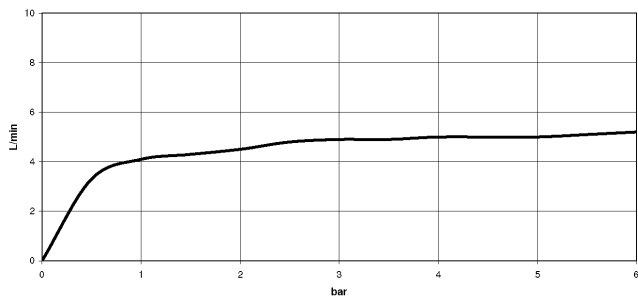

Body spray without volume control FlowReduce - Brushed Champagne (22kt Gold)

IMO

28 518 782

Fits: IMO, MEM, CL.1, CYO

- spray head Ø 55mm
- ball-joint pivotable through 25° (in any direction)
- rain flow
- anti-scale system
- rosette 60 x 60 mm
- 1/2" connection
- max. flow 5 l/min
- WRAS 1809018
- This product can help a building meet the requirements of Green Building Rating Systems, e.g. LEED®, BREEAM®, DGNB

Recommended miscellaneous

- Concealed wall elbow -**
- max. recess depth 163 mm
 - min. recess depth 90 mm

35 085 970 90

28 518 782
mm [inches]

Flow rate chart

Trajectory diagram

Certificates

LGA_38651.