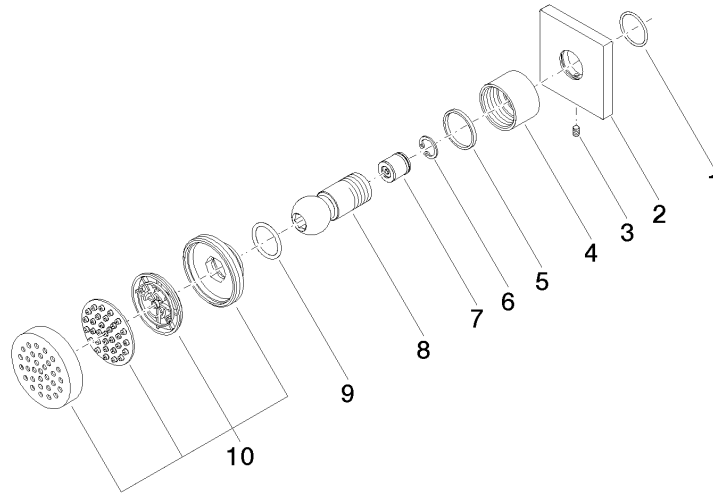

Body spray without volume control FlowReduce - Brushed Champagne (22kt Gold)

IMO

28 518 782

Fits: IMO, MEM, CL.1, CYO

- spray head Ø 55mm
- ball-joint pivotable through 25° (in any direction)
- rain flow
- anti-scale system
- rosette 60 x 60 mm
- 1/2" connection
- max. flow 5 l/min
- WRAS 1809018
- This product can help a building meet the requirements of Green Building Rating Systems, e.g. LEED®, BREEAM®, DGNB

Recommended miscellaneous

- Concealed wall elbow -**
- max. recess depth 163 mm
 - min. recess depth 90 mm

35 085 970 90

28 518 782
mm [inches]

Flow rate chart

Trajectory diagram

Certificates

LGA_38651.

28 518 782

Spare parts list

No.	Item Number	Name	Quantity used	Delivery time
1	09 14 10 098 90	seal	1	2
2	09 27 98 003-46	rosette	1	30
3	09 31 11 048 90	pin	1	2
4	09 23 30 026-46	nut	1	30
5	09 14 15 010 90	ring	1	2
6	09 16 01 014 90	ring	1	2
7	09 23 01 048 90	back-flow preventer	1	2
8	09 21 40 016-46	connection	1	30
9	09 14 10 015 90	seal	1	2
10	90 12 05 027 00-46	casing (completely)	1	30