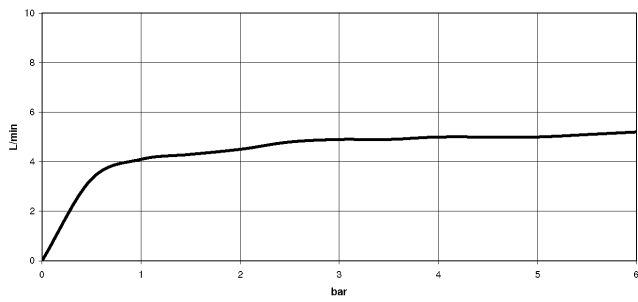

Body spray without volume control FlowReduce - Light Gold

TARA

28 518 979

- spray head Ø 55mm
- ball-joint pivotable through 25° (in any direction)
- HORIZONTAL RAIN, max. flow rate 5 l/min (at 3 bar)
- with anti-scale system
- rosette Ø 55 mm
- 1/2" connection
- This product can help a building meet the requirements of Green Building Rating Systems, e.g. LEED®, BREEAM®, DGNB

Recommended miscellaneous

- Concealed wall elbow -** 35 085 970 90
- min. recess depth 90 mm
 - max. recess depth 163 mm

28 518 979

mm [inches]

Flow rate chart

Trajectory diagram

Certificates

LGA_38651.