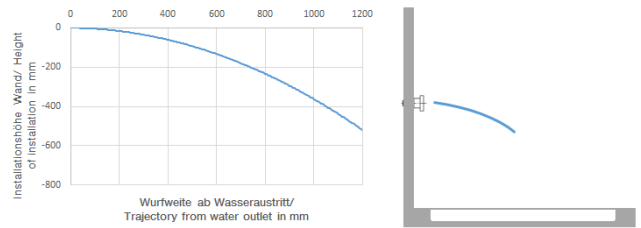

Body spray without volume control FlowReduce - Light Gold

TARA

28 518 979

- spray head Ø 55mm
- ball-joint pivotable through 25° (in any direction)
- HORIZONTAL RAIN, max. flow rate 5 l/min (at 3 bar)
- with anti-scale system
- rosette Ø 55 mm
- 1/2" connection
- This product can help a building meet the requirements of Green Building Rating Systems, e.g. LEED®, BREEAM®, DGNB

Recommended miscellaneous

- Concealed wall elbow -** 35 085 970 90
- min. recess depth 90 mm
 - max. recess depth 163 mm

28 518 979

mm [inches]

Flow rate chart

Trajectory diagram

Certificates

LGA_38651.