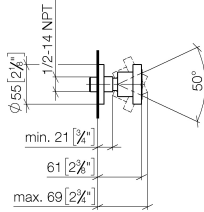

Body spray without volume control FlowReduce - Light Gold

TARA

28 518 979

- spray head Ø 55mm
- ball-joint pivotable through 25° (in any direction)
- HORIZONTAL RAIN, max. flow rate 5 l/min (at 3 bar)
- with anti-scale system
- rosette Ø 55 mm
- 1/2" connection
- This product can help a building meet the requirements of Green Building Rating Systems, e.g. LEED®, BREEAM®, DGNB

Fits: TARA, LISSÉ, VAIA, META

	Light Gold	28 518 979-26
	Chrome	28 518 979-00
	Brushed Platinum	28 518 979-06
	Platinum	28 518 979-08
	Durabronze (23kt Gold)	28 518 979-09
	Dark Chrome	28 518 979-19
	Brushed Light Gold	28 518 979-27
	Brushed Durabronze (23kt Gold)	28 518 979-28
	Matte Black	28 518 979-33
	Brushed Bronze	28 518 979-42
	Brushed Champagne (22kt Gold)	28 518 979-46
	Champagne (22kt Gold)	28 518 979-47
	Brushed Chrome	28 518 979-93
	Brushed Dark Platinum	28 518 979-99

Recommended miscellaneous

- Concealed wall elbow -** 35 085 970 90
- min. recess depth 90 mm
 - max. recess depth 163 mm

28 518 979

mm [inches]

Flow rate chart

Trajectory diagram

Certificates

LGA_38651.