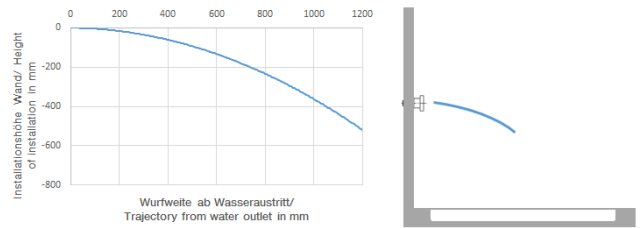

Body spray without volume control FlowReduce - Matte Black

TARA

28 518 979

- spray head Ø 55mm
- ball-joint pivotable through 25° (in any direction)
- HORIZONTAL RAIN, max. flow rate 5 l/min (at 3 bar)
- with anti-scale system
- rosette Ø 55 mm
- 1/2" connection
- This product can help a building meet the requirements of Green Building Rating Systems, e.g. LEED®, BREEAM®, DGNB

Recommended miscellaneous

- Concealed wall elbow -** 35 085 970 90
- max. recess depth 163 mm
 - min. recess depth 90 mm

28 518 979

mm [inches]

Flow rate chart

Trajectory diagram

Certificates

IAPMO_4976 (5). LGA_38651.