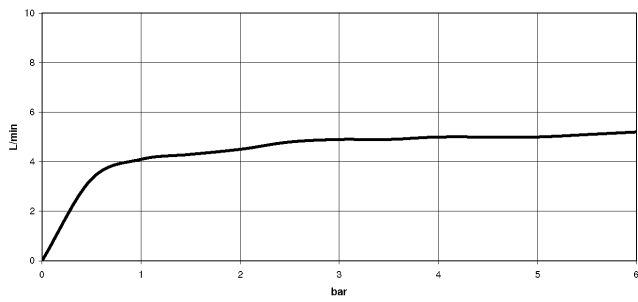

Body spray without volume control FlowReduce - Brushed Dark Platinum

TARA

28 518 979

- spray head Ø 55mm
- ball-joint pivotable through 25° (in any direction)
- HORIZONTAL RAIN, max. flow rate 5 l/min (at 3 bar)
- with anti-scale system
- rosette Ø 55 mm
- 1/2" connection
- This product can help a building meet the requirements of Green Building Rating Systems, e.g. LEED®, BREEAM®, DGNB

Recommended miscellaneous

- Concealed wall elbow -** 35 085 970 90
- max. recess depth 163 mm
 - min. recess depth 90 mm

28 518 979

mm [inches]

Flow rate chart

Trajectory diagram

Certificates

IAPMO_4976 (4). LGA_38651.