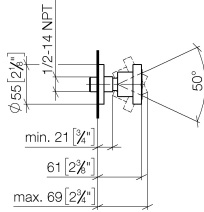

Body spray without volume control FlowReduce - Brushed Dark Platinum

TARA

28 518 979

- spray head Ø 55mm
- ball-joint pivotable through 25° (in any direction)
- HORIZONTAL RAIN, max. flow rate 5 l/min (at 3 bar)
- with anti-scale system
- rosette Ø 55 mm
- 1/2" connection
- This product can help a building meet the requirements of Green Building Rating Systems, e.g. LEED®, BREEAM®, DGNB

Fits: TARA, LISSÉ, VAIA, META

	Brushed Dark Platinum	28 518 979-99
	Chrome	28 518 979-00
	Brushed Platinum	28 518 979-06
	Platinum	28 518 979-08
	Durabrass (23kt Gold)	28 518 979-09
	Dark Chrome	28 518 979-19
	Light Gold	28 518 979-26
	Brushed Light Gold	28 518 979-27
	Brushed Durabrass (23kt Gold)	28 518 979-28
	Matte Black	28 518 979-33
	Brushed Bronze	28 518 979-42
	Brushed Champagne (22kt Gold)	28 518 979-46
	Champagne (22kt Gold)	28 518 979-47
	Brushed Chrome	28 518 979-93

Recommended miscellaneous

- Concealed wall elbow -** 35 085 970 90
- max. recess depth 163 mm
 - min. recess depth 90 mm

28 518 979

mm [inches]

Flow rate chart

Trajectory diagram

Certificates

IAPMO_4976 (4). LGA_38651.