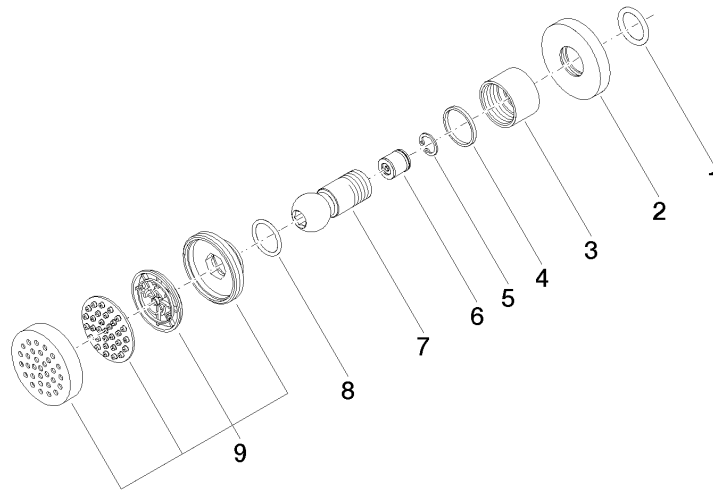

Body spray without volume control FlowReduce - Brushed Dark Platinum

TARA

28 518 979

- spray head Ø 55mm
- ball-joint pivotable through 25° (in any direction)
- HORIZONTAL RAIN, max. flow rate 5 l/min (at 3 bar)
- with anti-scale system
- rosette Ø 55 mm
- 1/2" connection
- This product can help a building meet the requirements of Green Building Rating Systems, e.g. LEED®, BREEAM®, DGNB

Fits: TARA, LISSÉ, VAIA, META

	Brushed Dark Platinum	28 518 979-99
	Chrome	28 518 979-00
	Brushed Platinum	28 518 979-06
	Platinum	28 518 979-08
	Durabrass (23kt Gold)	28 518 979-09
	Dark Chrome	28 518 979-19
	Light Gold	28 518 979-26
	Brushed Light Gold	28 518 979-27
	Brushed Durabrass (23kt Gold)	28 518 979-28
	Matte Black	28 518 979-33
	Brushed Bronze	28 518 979-42
	Brushed Champagne (22kt Gold)	28 518 979-46
	Champagne (22kt Gold)	28 518 979-47
	Brushed Chrome	28 518 979-93

Recommended miscellaneous

- Concealed wall elbow -** 35 085 970 90
- max. recess depth 163 mm
 - min. recess depth 90 mm

28 518 979

mm [inches]

Flow rate chart

Trajectory diagram

Certificates

IAPMO_4976 (4). LGA_38651.

28 518 979

Spare parts list

No.	Item Number	Name	Quantity used	Delivery time
1	90 14 10 026 00 90	seal	1	2
2	09 27 22 019-99	rosette	1	30
3	09 23 30 026-99	nut	1	30
4	09 14 15 010 90	ring	1	2
5	09 16 01 014 90	ring	1	2
6	09 23 01 048 90	back-flow preventer	1	2
7	09 21 40 016-99	connection	1	30
8	09 14 10 015 90	seal	1	2
9	90 12 05 027 00-99	casing (completely)	1	30