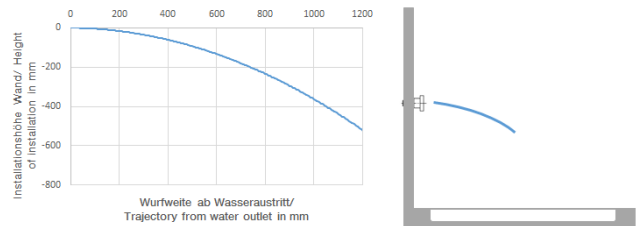

Body spray without volume control FlowReduce - Brushed Dark Platinum

TARA

28 518 979

- spray head Ø 55mm
- ball-joint pivotable through 25° (in any direction)
- HORIZONTAL RAIN, max. flow rate 5 l/min (at 3 bar)
- with anti-scale system
- rosette Ø 55 mm
- 1/2" connection
- This product can help a building meet the requirements of Green Building Rating Systems, e.g. LEED®, BREEAM®, DGNB

Recommended miscellaneous

- Concealed wall elbow -** 35 085 970 90
- max. recess depth 163 mm
 - min. recess depth 90 mm

28 518 979

mm [inches]

Flow rate chart

Trajectory diagram

Certificates

IAPMO_4976 (4). LGA_38651.