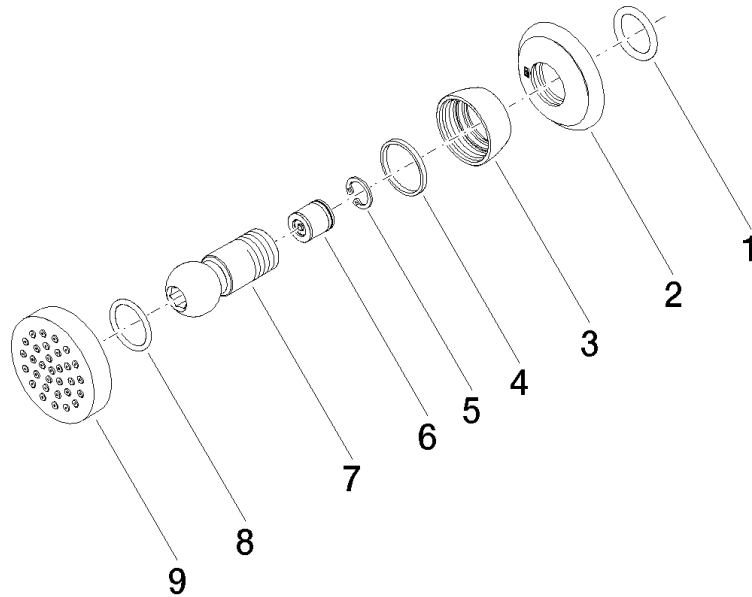

28 528 360

- spray head Ø 55mm
- ball-joint pivotable through 25° (in any direction)
- HORIZONTAL RAIN, max. flow rate 7 l/min (at 3 bar)
- rosette Ø 55 mm
- 1/2" connection

Recommended miscellaneous

- Concealed wall elbow -**
- max. recess depth mm
 - min. recess depth mm

35 085 970 90

28 528 360

mm [inches]

Flow rate chart

Codes & Standards

DIN 4109

ISO 3822

Scottish Water
Byelaws

UK Water Supply
Regulations

Ü-Zeichen

MADISON Body spray without volume control - Chrome

MADISON

28 528 360

Certificates

LGA_38

WRAS_240602

28 528 360

Spare parts list

No.	Item Number	Name	Quantity used	Delivery time
1	90 14 10 026 00 90	seal	1	2
2	09 27 35 003-00	rosette	1	10
3	09 23 30 027-00	nut	1	10
4	09 14 15 010 90	ring	1	2
5	09 16 01 014 90	ring	1	2
6	90 23 01 147 00 90	back-flow preventer	1	2
7	09 21 40 016-00	connection	1	10
8	09 14 10 015 90	seal	1	2
9	90 12 05 027 00-00	casing (completely)	1	10