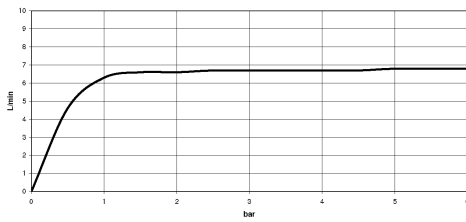

28 528 360

- spray head Ø 55mm
- ball-joint pivotable through 25° (in any direction)
- HORIZONTAL RAIN, max. flow rate 7 l/min (at 3 bar)
- rosette Ø 55 mm
- 1/2" connection

Recommended miscellaneous

- Concealed wall elbow -**
- max. recess depth mm
 - min. recess depth mm

35 085 970 90

28 528 360

mm [inches]

Flow rate chart

Codes & Standards

DIN 4109

ISO 3822

Scottish Water
Byelaws

UK Water Supply
Regulations

Ü-Zeichen

MADISON Body spray without volume control - Chrome

MADISON

28 528 360

Certificates

LGA_38

WRAS_240602