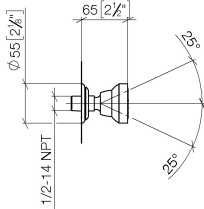

28 528 360

- spray head Ø 55mm
- ball-joint pivotable through 25° (in any direction)
- HORIZONTAL RAIN, max. flow rate 7 l/min (at 3 bar)
- rosette Ø 55 mm
- 1/2" connection

	Chrome	28 528 360-00
	Brushed Platinum	28 528 360-06
	Platinum	28 528 360-08
	Durabass (23kt Gold)	28 528 360-09
	Brushed Durabass (23kt Gold)	28 528 360-28
	Brushed Dark Platinum	28 528 360-99

**Recommended miscellaneous**

- Concealed wall elbow -** 35 085 970 90
- max. recess depth 163 mm
  - min. recess depth 90 mm

28 528 360

mm [inches]

### Flow rate chart