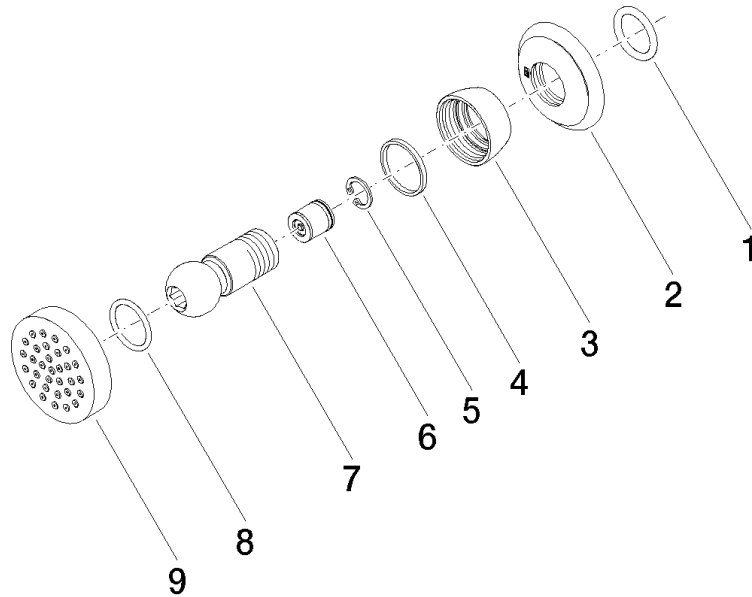

28 528 360

- spray head Ø 55mm
- ball-joint pivotable through 25° (in any direction)
- HORIZONTAL RAIN, max. flow rate 7 l/min (at 3 bar)
- rosette Ø 55 mm
- 1/2" connection

	Chrome	28 528 360-00
	Brushed Platinum	28 528 360-06
	Platinum	28 528 360-08
	Durabass (23kt Gold)	28 528 360-09
	Brushed Durabass (23kt Gold)	28 528 360-28
	Brushed Dark Platinum	28 528 360-99

**Recommended miscellaneous**

- Concealed wall elbow -** 35 085 970 90
- max. recess depth 163 mm
  - min. recess depth 90 mm

28 528 360

mm [inches]

### Flow rate chart

### Spare parts list

No.	Item Number	Name	Quantity used	Delivery time
1	90 14 10 026 00 90	seal	1	2
2	09 27 35 003-00	rosette	1	10
3	09 23 30 027-00	nut	1	10
4	09 14 15 010 90	ring	1	2
5	09 16 01 014 90	ring	1	2
6	90 23 01 147 00 90	back-flow preventer	1	2
7	09 21 40 016-00	connection	1	10
8	09 14 10 015 90	seal	1	2
9	90 12 05 027 00-00	casing ( completely )	1	10