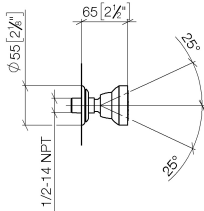

28 528 360

- spray head Ø 55mm
- ball-joint pivotable through 25° (in any direction)
- HORIZONTAL RAIN, max. flow rate 7 l/min (at 3 bar)
- rosette Ø 55 mm
- 1/2" connection

	Brushed Platinum	28 528 360-06
	Chrome	28 528 360-00
	Platinum	28 528 360-08
	Durabrand (23kt Gold)	28 528 360-09
	Brushed Durabrand (23kt Gold)	28 528 360-28
	Brushed Dark Platinum	28 528 360-99

Recommended miscellaneous

- Concealed wall elbow -** 35 085 970 90
- max. recess depth 163 mm
 - min. recess depth 90 mm

28 528 360

mm [inches]

Flow rate chart

Certificates

LGA_38652.

28 528 360