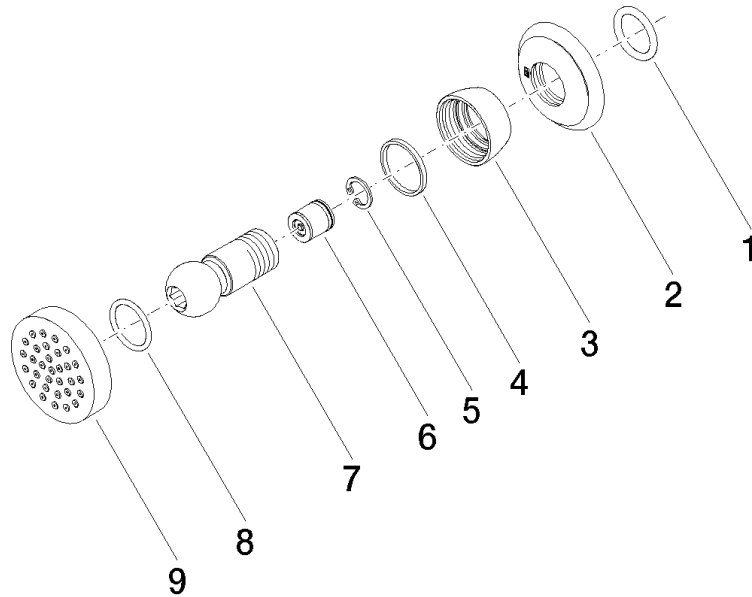

28 528 360

- spray head Ø 55mm
- ball-joint pivotable through 25° (in any direction)
- HORIZONTAL RAIN, max. flow rate 7 l/min (at 3 bar)
- rosette Ø 55 mm
- 1/2" connection

	Brushed Platinum	28 528 360-06
	Chrome	28 528 360-00
	Platinum	28 528 360-08
	Durabrand (23kt Gold)	28 528 360-09
	Brushed Durabrand (23kt Gold)	28 528 360-28
	Brushed Dark Platinum	28 528 360-99

Recommended miscellaneous

- Concealed wall elbow -** 35 085 970 90
- max. recess depth 163 mm
 - min. recess depth 90 mm

28 528 360

mm [inches]

Flow rate chart

Certificates

LGA_38652.

28 528 360

Spare parts list

No.	Item Number	Name	Quantity used	Delivery time
1	90 14 10 026 00 90	seal	1	2
2	09 27 35 003-06	rosette	1	10
3	09 23 30 027-06	nut	1	10
4	09 14 15 010 90	ring	1	2
5	09 16 01 014 90	ring	1	2
6	90 23 01 147 00 90	back-flow preventer	1	2
7	09 21 40 016-06	connection	1	10
8	09 14 10 015 90	seal	1	2
9	90 12 05 027 00-06	casing (completely)	1	10