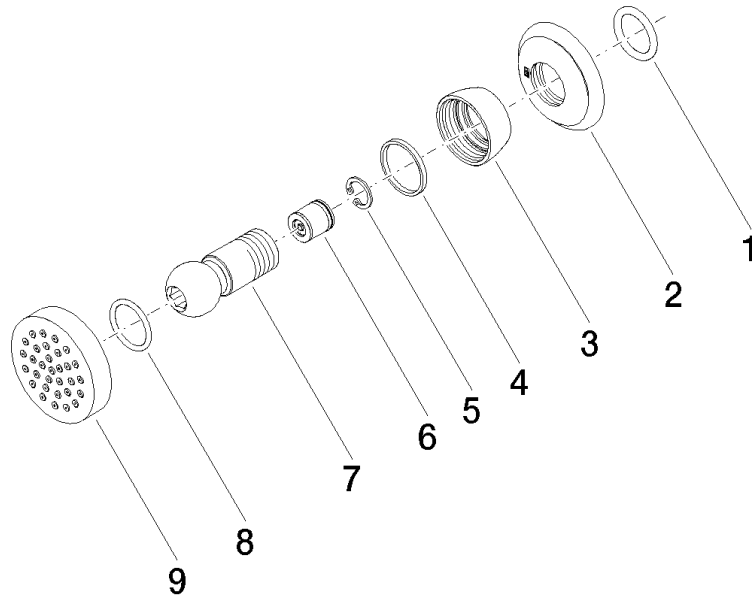

28 528 360

- spray head Ø 55mm
- ball-joint pivotable through 25° (in any direction)
- HORIZONTAL RAIN, max. flow rate 7 l/min (at 3 bar)
- rosette Ø 55 mm
- 1/2" connection

	Durabronss (23kt Gold)	28 528 360-09
	Chrome	28 528 360-00
	Brushed Platinum	28 528 360-06
	Platinum	28 528 360-08
	Brushed Durabronss (23kt Gold)	28 528 360-28
	Brushed Dark Platinum	28 528 360-99

**Recommended miscellaneous**

- Concealed wall elbow -** 35 085 970 90
- max. recess depth 163 mm
  - min. recess depth 90 mm

28 528 360

mm [inches]

### Flow rate chart

### Certificates

LGA\_38652.

28 528 360

Spare parts list

No.	Item Number	Name	Quantity used	Delivery time
1	90 14 10 026 00 90	seal	1	2
2	09 27 35 003-09	rosette	1	40
3	09 23 30 027-09	nut	1	60
4	09 14 15 010 90	ring	1	2
5	09 16 01 014 90	ring	1	2
6	90 23 01 147 00 90	back-flow preventer	1	2
7	09 21 40 016-09	connection	1	40
8	09 14 10 015 90	seal	1	2
9	90 12 05 027 00-09	casing ( completely )	1	-