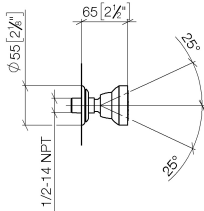

28 528 360

- spray head Ø 55mm
- ball-joint pivotable through 25° (in any direction)
- HORIZONTAL RAIN, max. flow rate 7 l/min (at 3 bar)
- rosette Ø 55 mm
- 1/2" connection

	Brushed Durabron (23kt Gold)	28 528 360-28
	Chrome	28 528 360-00
	Brushed Platinum	28 528 360-06
	Platinum	28 528 360-08
	Durabron (23kt Gold)	28 528 360-09
	Brushed Dark Platinum	28 528 360-99

Recommended miscellaneous

- Concealed wall elbow -** 35 085 970 90
 - max. recess depth 163 mm
 - min. recess depth 90 mm

28 528 360

mm [inches]

Flow rate chart

Certificates

LGA_38652.

28 528 360

Spare parts list

No.	Item Number	Name	Quantity used	Delivery time
1	90 14 10 026 00 90	seal	1	2
2	09 27 35 003-28	rosette	1	60
3	09 23 30 027-28	nut	1	20
4	09 14 15 010 90	ring	1	2
5	09 16 01 014 90	ring	1	2
6	90 23 01 147 00 90	back-flow preventer	1	2
7	09 21 40 016-28	connection	1	20
8	09 14 10 015 90	seal	1	2
9	90 12 05 027 00-28	casing (completely)	1	20