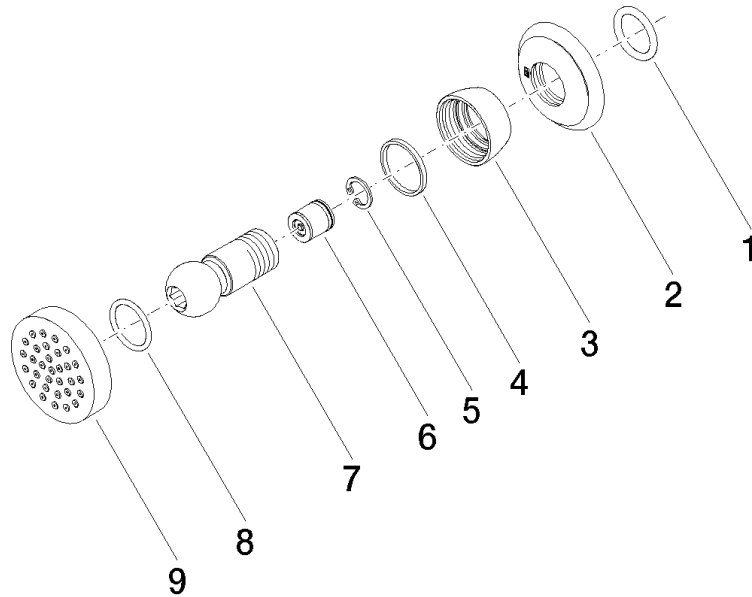

28 528 360

- spray head Ø 55mm
- ball-joint pivotable through 25° (in any direction)
- HORIZONTAL RAIN, max. flow rate 7 l/min (at 3 bar)
- rosette Ø 55 mm
- 1/2" connection

	Brushed Durabron (23kt Gold)	28 528 360-28
	Chrome	28 528 360-00
	Brushed Platinum	28 528 360-06
	Platinum	28 528 360-08
	Durabron (23kt Gold)	28 528 360-09
	Brushed Dark Platinum	28 528 360-99

Recommended miscellaneous

- Concealed wall elbow -** 35 085 970 90
 - max. recess depth 163 mm
 - min. recess depth 90 mm

28 528 360

mm [inches]

Flow rate chart

Certificates

LGA_38652.

28 528 360

Spare parts list

No.	Item Number	Name	Quantity used	Delivery time
1	90 14 10 026 00 90	seal	1	2
2	09 27 35 003-28	rosette	1	60
3	09 23 30 027-28	nut	1	20
4	09 14 15 010 90	ring	1	2
5	09 16 01 014 90	ring	1	2
6	90 23 01 147 00 90	back-flow preventer	1	2
7	09 21 40 016-28	connection	1	20
8	09 14 10 015 90	seal	1	2
9	90 12 05 027 00-28	casing (completely)	1	20