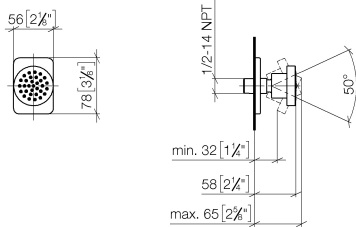

28 528 710

- spray head Ø 55mm
- ball-joint pivotable through 25° (in any direction)
- HORIZONTAL RAIN, max. flow rate 7 l/min (at 3 bar)
- anti-scale system
- rosette 78 x 55 mm
- 1/2" connection

	Brushed Platinum	28 528 710-06
	Chrome	28 528 710-00

To be provided by the customer. Zigbee Gateway!

**Recommended miscellaneous**

- Concealed wall elbow -** 35 085 970 90
- max. recess depth 163 mm
  - min. recess depth 90 mm

28 528 710

mm [inches]

### Flow rate chart

### Spare parts list

No.	Item Number	Name	Quantity used	Delivery time
1	09 14 10 098 90	seal	1	2
2	09 27 71 004-06	rosette	1	10
3	09 31 11 048 90	pin	1	2
4	09 23 30 026-06	nut	1	10
5	09 14 15 010 90	ring	1	2
6	09 16 01 014 90	ring	1	2
7	90 23 01 147 00 90	back-flow preventer	1	2
8	09 21 40 016-06	connection	1	10
9	09 14 10 015 90	seal	2	2