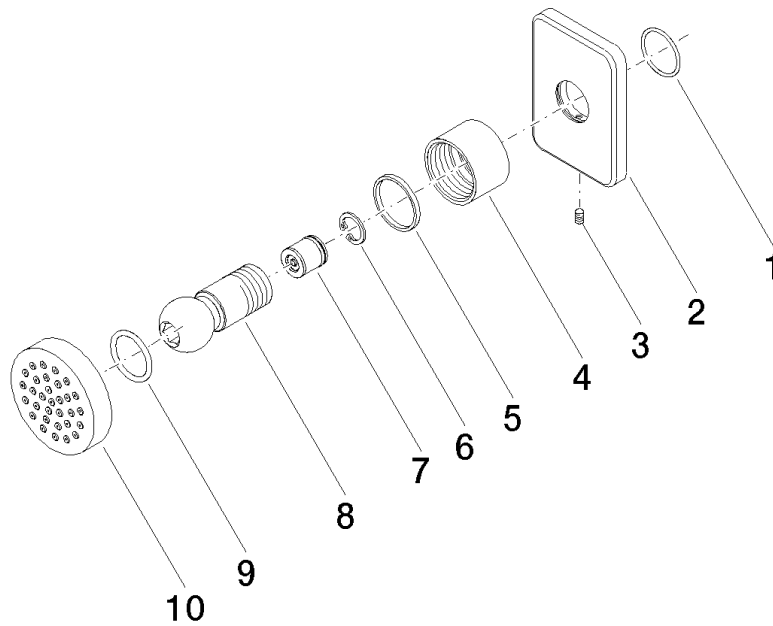

28 528 710

- spray head Ø 55mm
- ball-joint pivotable through 25° (in any direction)
- HORIZONTAL RAIN, max. flow rate 7 l/min (at 3 bar)
- anti-scale system
- rosette 78 x 55 mm
- 1/2" connection

	Brushed Platinum	28 528 710-06
	Chrome	28 528 710-00

To be provided by the customer. Zigbee Gateway!

**Recommended miscellaneous**

- Concealed wall elbow -** 35 085 970 90
- max. recess depth 163 mm
  - min. recess depth 90 mm

28 528 710

mm [inches]

### Flow rate chart

### Spare parts list

No.	Item Number	Name	Quantity used	Delivery time
1	09 14 10 098 90	seal	1	2
2	09 27 71 004-06	rosette	1	10
3	09 31 11 048 90	pin	1	2
4	09 23 30 026-06	nut	1	10
5	09 14 15 010 90	ring	1	2
6	09 16 01 014 90	ring	1	2
7	90 23 01 147 00 90	back-flow preventer	1	2
8	09 21 40 016-06	connection	1	10
9	09 14 10 015 90	seal	2	2