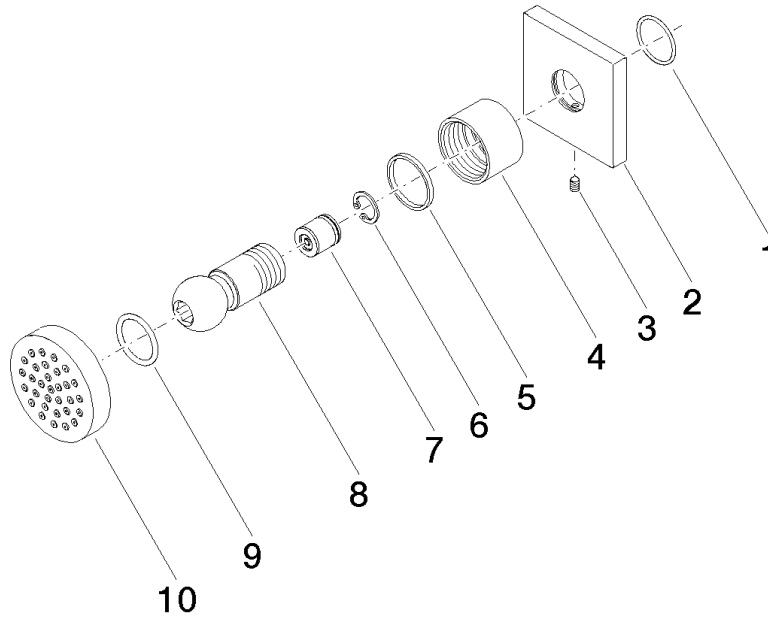

Body spray without volume control - Brushed Platinum

IMO

28 528 782

- spray head Ø 55mm
- ball-joint pivotable through 25° (in any direction)
- HORIZONTAL RAIN, max. flow rate 7 l/min (at 3 bar)
- anti-scale system
- rosette 60 x 60 mm
- 1/2" connection

Recommended miscellaneous

- Concealed wall elbow -** 35 085 970 90
- max. recess depth 163 mm
 - min. recess depth 90 mm

28 528 782

mm [inches]

Flow rate chart

Certificates

LGA_38652.

28 528 782

Spare parts list

No.	Item Number	Name	Quantity used	Delivery time
1	09 14 10 098 90	seal	1	2
2	09 27 98 003-06	rosette	1	10
3	09 31 11 048 90	pin	1	2
4	09 23 30 026-06	nut	1	10
5	09 14 15 010 90	ring	1	2
6	09 16 01 014 90	ring	1	2
7	90 23 01 147 00 90	back-flow preventer	1	2
8	09 21 40 016-06	connection	1	10
9	09 14 10 015 90	seal	1	2
10	90 12 05 027 00-06	casing (completely)	1	10