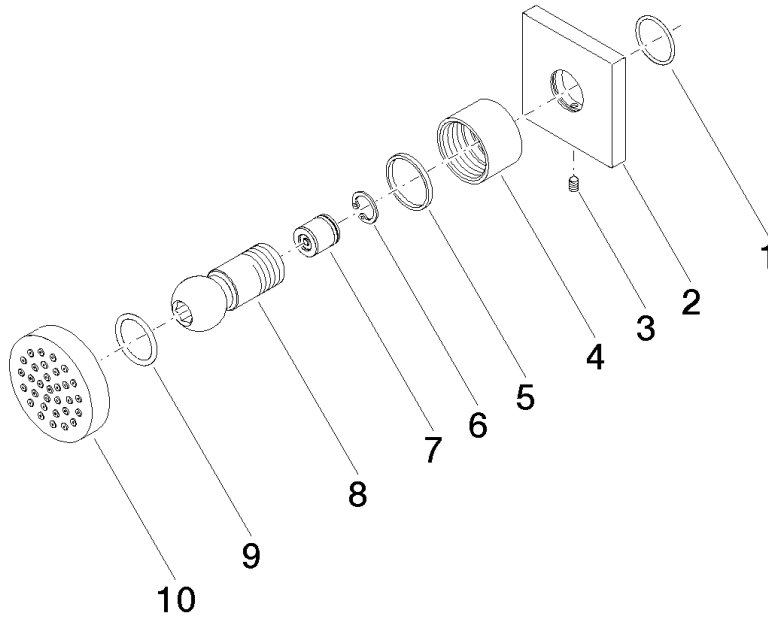

Body spray without volume control - Platinum

IMO

28 528 782

- spray head Ø 55mm
- ball-joint pivotable through 25° (in any direction)
- HORIZONTAL RAIN, max. flow rate 7 l/min (at 3 bar)
- anti-scale system
- rosette 60 x 60 mm
- 1/2" connection

Recommended miscellaneous

- Concealed wall elbow -** 35 085 970 90
- max. recess depth 163 mm
 - min. recess depth 90 mm

28 528 782

mm [inches]

Flow rate chart

Certificates

LGA_38652.

28 528 782

Spare parts list

No.	Item Number	Name	Quantity used	Delivery time
1	09 14 10 098 90	seal	1	2
2	09 27 98 003-08	rosette	1	40
3	09 31 11 048 90	pin	1	2
4	09 23 30 026-08	nut	1	40
5	09 14 15 010 90	ring	1	2
6	09 16 01 014 90	ring	1	2
7	90 23 01 147 00 90	back-flow preventer	1	2
8	09 21 40 016-08	connection	1	40
9	09 14 10 015 90	seal	1	2
10	90 12 05 027 00-08	casing (completely)	1	40