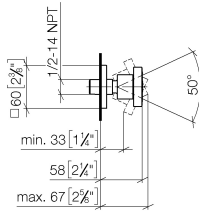

Body spray without volume control - Platinum

IMO

28 528 782

- spray head Ø 55mm
- ball-joint pivotable through 25° (in any direction)
- HORIZONTAL RAIN, max. flow rate 7 l/min (at 3 bar)
- anti-scale system
- rosette 60 x 60 mm
- 1/2" connection

Fits: IMO, MEM, CL.1, CYO

	Platinum	28 528 782-08
	Chrome	28 528 782-00
	Brushed Platinum	28 528 782-06
	Dark Chrome	28 528 782-19
	Brushed Light Gold	28 528 782-27
	Brushed Durabronze (23kt Gold)	28 528 782-28
	Matte Black	28 528 782-33
	Brushed Champagne (22kt Gold)	28 528 782-46
	Champagne (22kt Gold)	28 528 782-47
	Brushed Chrome	28 528 782-93
	Brushed Dark Platinum	28 528 782-99

Recommended miscellaneous

- Concealed wall elbow -** 35 085 970 90
- max. recess depth 163 mm
 - min. recess depth 90 mm

28 528 782

mm [inches]

Flow rate chart

Certificates

LGA_38652.

28 528 782

Spare parts list

No.	Item Number	Name	Quantity used	Delivery time
1	09 14 10 098 90	seal	1	2
2	09 27 98 003-08	rosette	1	40
3	09 31 11 048 90	pin	1	2
4	09 23 30 026-08	nut	1	40
5	09 14 15 010 90	ring	1	2
6	09 16 01 014 90	ring	1	2
7	90 23 01 147 00 90	back-flow preventer	1	2
8	09 21 40 016-08	connection	1	40
9	09 14 10 015 90	seal	1	2
10	90 12 05 027 00-08	casing (completely)	1	40