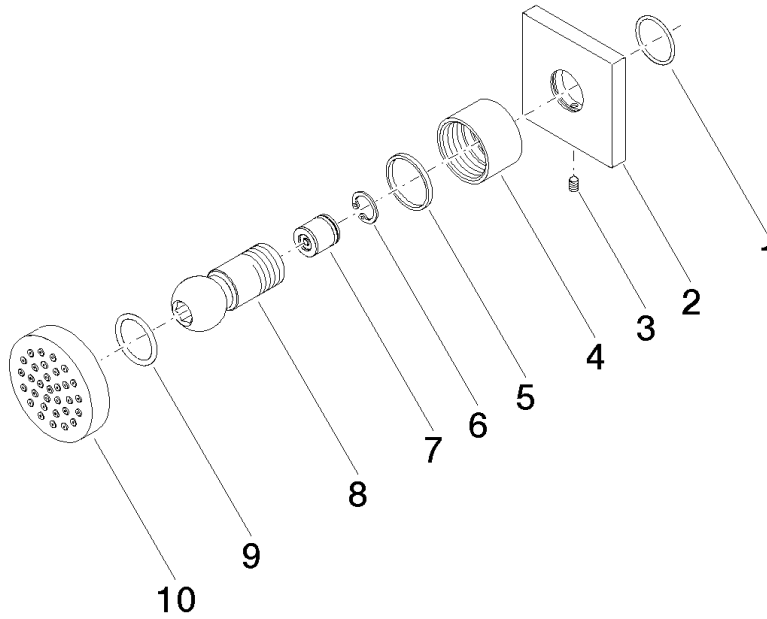

**Body spray without volume control - Dark Chrome**

IMO

28 528 782

- spray head Ø 55mm
- ball-joint pivotable through 25° (in any direction)
- HORIZONTAL RAIN, max. flow rate 7 l/min (at 3 bar)
- anti-scale system
- rosette 60 x 60 mm
- 1/2" connection

**Recommended miscellaneous**

- Concealed wall elbow -** 35 085 970 90
- max. recess depth 163 mm
  - min. recess depth 90 mm

28 528 782

mm [inches]

Flow rate chart

Certificates

LGA\_38652.

28 528 782

Spare parts list

No.	Item Number	Name	Quantity used	Delivery time
1	09 14 10 098 90	seal	1	2
2	09 27 98 003-19	rosette	1	60
3	09 31 11 048 90	pin	1	2
4	09 23 30 026-19	nut	1	20
5	09 14 15 010 90	ring	1	2
6	09 16 01 014 90	ring	1	2
7	90 23 01 147 00 90	back-flow preventer	1	2
8	09 21 40 016-19	connection	1	20
9	09 14 10 015 90	seal	1	2
10	90 12 05 027 00-19	casing ( completely )	1	20