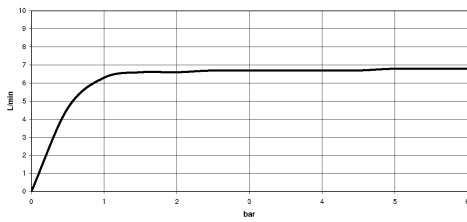

Body spray without volume control - Brushed Light Gold

IMO

28 528 782

- spray head Ø 55mm
- ball-joint pivotable through 25° (in any direction)
- HORIZONTAL RAIN, max. flow rate 7 l/min (at 3 bar)
- anti-scale system
- rosette 60 x 60 mm
- 1/2" connection

Recommended miscellaneous

- Concealed wall elbow -** 35 085 970 90
- min. recess depth 90 mm
 - max. recess depth 163 mm

28 528 782

mm [inches]

Flow rate chart

Codes & Standards

DIN 4109

ISO 3822

Scottish Water
Byelaws

UK Water Supply
Regulations

Ü-Zeichen

Body spray without volume control - Brushed Light Gold

IMO

28 528 782

Certificates

LGA_38