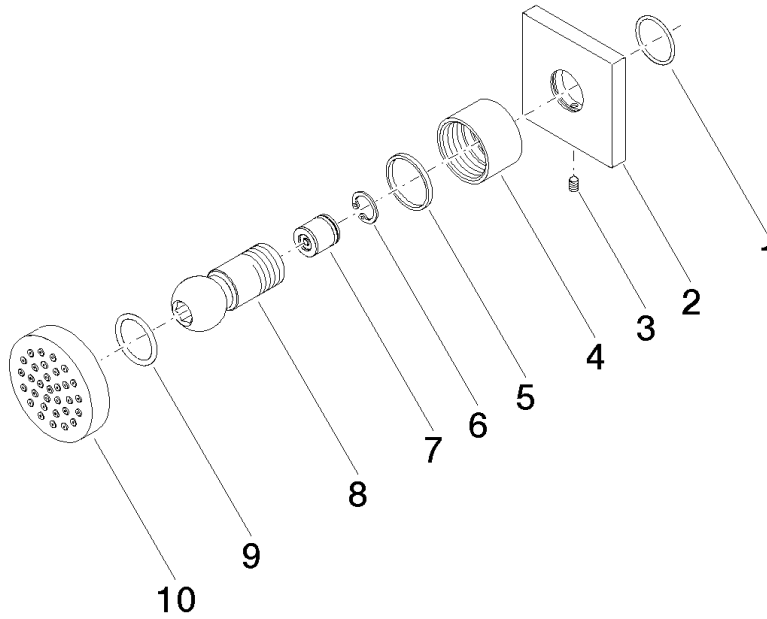

Body spray without volume control - Brushed Durabronz (23kt Gold)

IMO

28 528 782

- spray head Ø 55mm
- ball-joint pivotable through 25° (in any direction)
- HORIZONTAL RAIN, max. flow rate 7 l/min (at 3 bar)
- anti-scale system
- rosette 60 x 60 mm
- 1/2" connection

Recommended miscellaneous

- Concealed wall elbow -**
- max. recess depth 163 mm
 - min. recess depth 90 mm

35 085 970 90

28 528 782

mm [inches]

Flow rate chart

Certificates

LGA_38652.

28 528 782

Spare parts list

No.	Item Number	Name	Quantity used	Delivery time
1	09 14 10 098 90	seal	1	2
2	09 27 98 003-28	rosette	1	20
3	09 31 11 048 90	pin	1	2
4	09 23 30 026-28	nut	1	20
5	09 14 15 010 90	ring	1	2
6	09 16 01 014 90	ring	1	2
7	90 23 01 147 00 90	back-flow preventer	1	2
8	09 21 40 016-28	connection	1	20
9	09 14 10 015 90	seal	1	2
10	90 12 05 027 00-28	casing (completely)	1	20