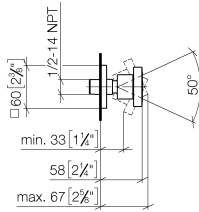

Body spray without volume control - Matte Black

IMO

28 528 782

- spray head Ø 55mm
- ball-joint pivotable through 25° (in any direction)
- HORIZONTAL RAIN, max. flow rate 7 l/min (at 3 bar)
- anti-scale system
- rosette 60 x 60 mm
- 1/2" connection

Recommended miscellaneous

- Concealed wall elbow -** 35 085 970 90
- min. recess depth 90 mm
 - max. recess depth 163 mm

28 528 782

mm [inches]

Flow rate chart

Certificates

LGA_38652.