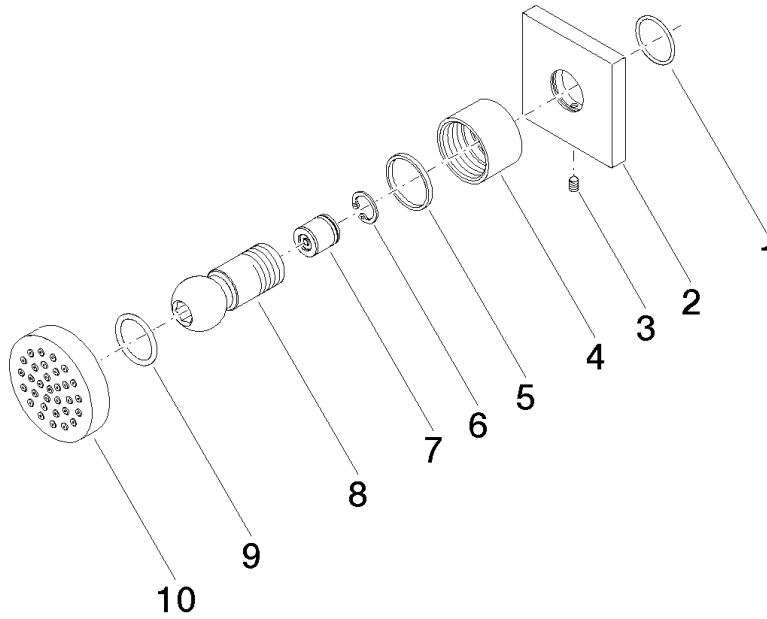

Body spray without volume control - Champagne (22kt Gold)

IMO

28 528 782

- spray head Ø 55mm
- ball-joint pivotable through 25° (in any direction)
- HORIZONTAL RAIN, max. flow rate 7 l/min (at 3 bar)
- anti-scale system
- rosette 60 x 60 mm
- 1/2" connection

Recommended miscellaneous

- Concealed wall elbow -** 35 085 970 90
- max. recess depth 163 mm
 - min. recess depth 90 mm

28 528 782

mm [inches]

Flow rate chart

Certificates

LGA_38652.

28 528 782

Spare parts list

No.	Item Number	Name	Quantity used	Delivery time
1	09 14 10 098 90	seal	1	2
2	09 27 98 003-47	rosette	1	30
3	09 31 11 048 90	pin	1	2
4	09 23 30 026-47	nut	1	30
5	09 14 15 010 90	ring	1	2
6	09 16 01 014 90	ring	1	2
7	90 23 01 147 00 90	back-flow preventer	1	2
8	09 21 40 016-47	connection	1	30
9	09 14 10 015 90	seal	1	2
10	90 12 05 027 00-47	casing (completely)	1	60