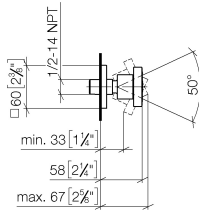

Body spray without volume control - Champagne (22kt Gold)

IMO

28 528 782

- spray head Ø 55mm
- ball-joint pivotable through 25° (in any direction)
- HORIZONTAL RAIN, max. flow rate 7 l/min (at 3 bar)
- anti-scale system
- rosette 60 x 60 mm
- 1/2" connection

Recommended miscellaneous

- Concealed wall elbow -** 35 085 970 90
- max. recess depth 163 mm
 - min. recess depth 90 mm

28 528 782

mm [inches]

Flow rate chart

Certificates

LGA_38652.

28 528 782

Spare parts list

No.	Item Number	Name	Quantity used	Delivery time
1	09 14 10 098 90	seal	1	2
2	09 27 98 003-47	rosette	1	30
3	09 31 11 048 90	pin	1	2
4	09 23 30 026-47	nut	1	30
5	09 14 15 010 90	ring	1	2
6	09 16 01 014 90	ring	1	2
7	90 23 01 147 00 90	back-flow preventer	1	2
8	09 21 40 016-47	connection	1	30
9	09 14 10 015 90	seal	1	2
10	90 12 05 027 00-47	casing (completely)	1	60