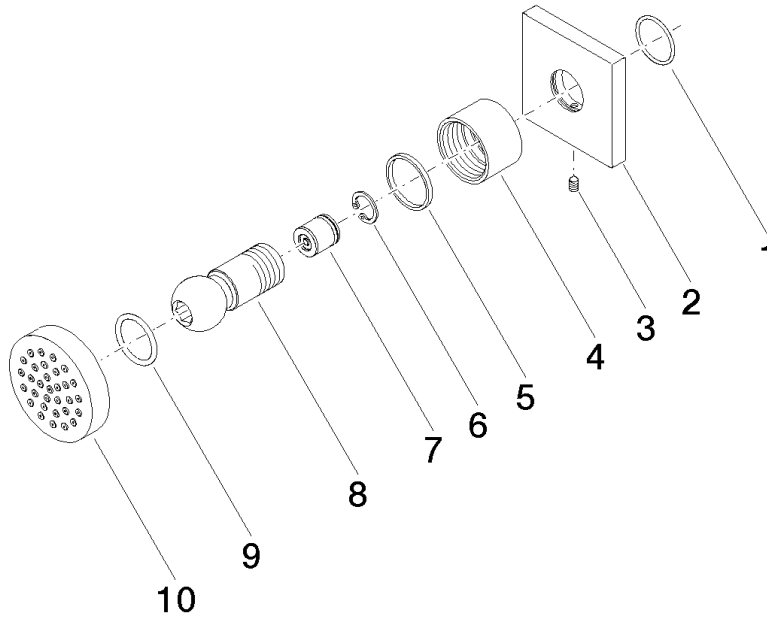

Body spray without volume control - Brushed Chrome

IMO

28 528 782

- spray head Ø 55mm
- ball-joint pivotable through 25° (in any direction)
- HORIZONTAL RAIN, max. flow rate 7 l/min (at 3 bar)
- anti-scale system
- rosette 60 x 60 mm
- 1/2" connection

Recommended miscellaneous

Concealed wall elbow -

35 085 970 90

- max. recess depth 163 mm
- min. recess depth 90 mm

28 528 782

mm [inches]

Flow rate chart

Certificates

LGA_38652.

28 528 782

Spare parts list

No.	Item Number	Name	Quantity used	Delivery time
1	09 14 10 098 90	seal	1	2
2	09 27 98 003-93	rosette	1	20
3	09 31 11 048 90	pin	1	2
4	09 23 30 026-93	nut	1	20
5	09 14 15 010 90	ring	1	2
6	09 16 01 014 90	ring	1	2
7	90 23 01 147 00 90	back-flow preventer	1	2
8	09 21 40 016-93	connection	1	20
9	09 14 10 015 90	seal	1	2
10	90 12 05 027 00-93	casing (completely)	1	20