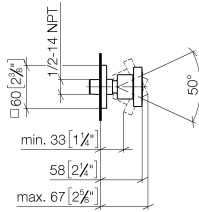

Body spray without volume control - Brushed Chrome

IMO

28 528 782

- spray head Ø 55mm
- ball-joint pivotable through 25° (in any direction)
- HORIZONTAL RAIN, max. flow rate 7 l/min (at 3 bar)
- anti-scale system
- rosette 60 x 60 mm
- 1/2" connection

Recommended miscellaneous

Concealed wall elbow -

35 085 970 90

- max. recess depth 163 mm
- min. recess depth 90 mm

28 528 782

mm [inches]

Flow rate chart

Certificates

LGA_38652.

28 528 782

Spare parts list

No.	Item Number	Name	Quantity used	Delivery time
1	09 14 10 098 90	seal	1	2
2	09 27 98 003-93	rosette	1	20
3	09 31 11 048 90	pin	1	2
4	09 23 30 026-93	nut	1	20
5	09 14 15 010 90	ring	1	2
6	09 16 01 014 90	ring	1	2
7	90 23 01 147 00 90	back-flow preventer	1	2
8	09 21 40 016-93	connection	1	20
9	09 14 10 015 90	seal	1	2
10	90 12 05 027 00-93	casing (completely)	1	20