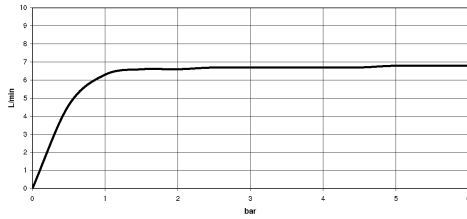

Body spray without volume control - Brushed Chrome

IMO

28 528 782

- spray head Ø 55mm
- ball-joint pivotable through 25° (in any direction)
- HORIZONTAL RAIN, max. flow rate 7 l/min (at 3 bar)
- anti-scale system
- rosette 60 x 60 mm
- 1/2" connection

Recommended miscellaneous

Concealed wall elbow -

35 085 970 90

- max. recess depth 163 mm
- min. recess depth 90 mm

28 528 782

mm [inches]

Flow rate chart

Certificates