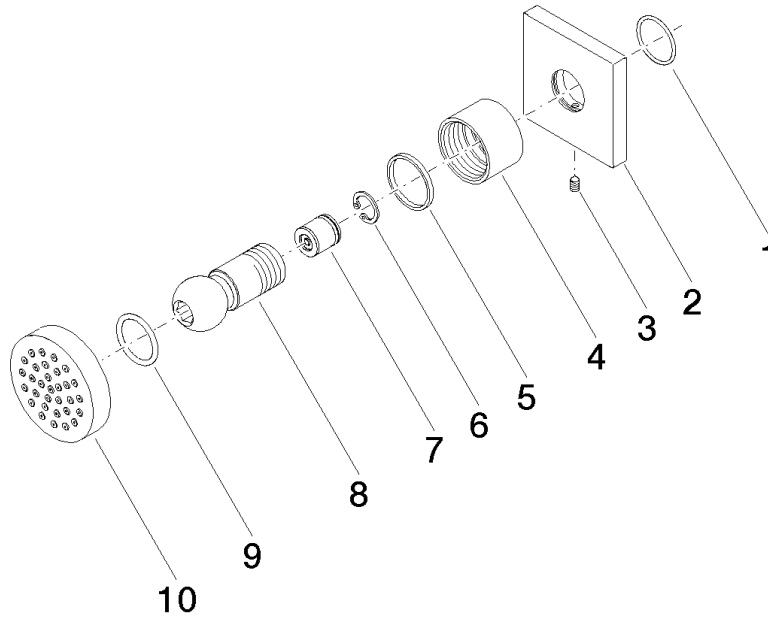

Body spray without volume control - Brushed Dark Platinum

IMO

28 528 782

- spray head Ø 55mm
- ball-joint pivotable through 25° (in any direction)
- HORIZONTAL RAIN, max. flow rate 7 l/min (at 3 bar)
- anti-scale system
- rosette 60 x 60 mm
- 1/2" connection

Recommended miscellaneous

- Concealed wall elbow -** 35 085 970 90
- max. recess depth 163 mm
 - min. recess depth 90 mm

28 528 782

mm [inches]

Flow rate chart

Certificates

LGA_38652.

28 528 782

Spare parts list

No.	Item Number	Name	Quantity used	Delivery time
1	09 14 10 098 90	seal	1	2
2	09 27 98 003-99	rosette	1	30
3	09 31 11 048 90	pin	1	2
4	09 23 30 026-99	nut	1	30
5	09 14 15 010 90	ring	1	2
6	09 16 01 014 90	ring	1	2
7	90 23 01 147 00 90	back-flow preventer	1	2
8	09 21 40 016-99	connection	1	30
9	09 14 10 015 90	seal	1	2
10	90 12 05 027 00-99	casing (completely)	1	30