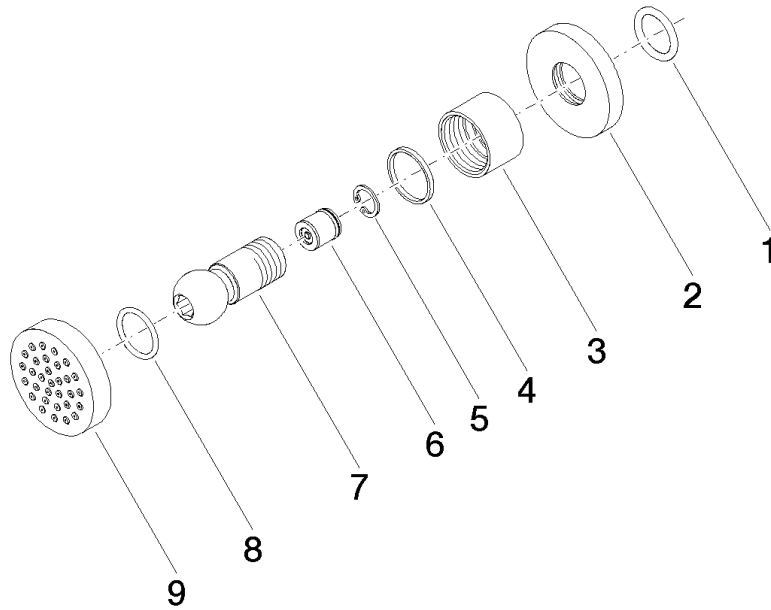

Body spray without volume control - Brushed Platinum

TARA

28 528 979

- spray head Ø 55mm
- ball-joint pivotable through 25° (in any direction)
- HORIZONTAL RAIN, max. flow rate 7 l/min (at 3 bar)
- with anti-scale system
- rosette Ø 55 mm
- 1/2" connection

Fits: TARA, LISSÉ, VAIA, META

	Brushed Platinum	28 528 979-06
	Chrome	28 528 979-00
	Platinum	28 528 979-08
	Durabrand (23kt Gold)	28 528 979-09
	Dark Chrome	28 528 979-19
	Light Gold	28 528 979-26
	Brushed Light Gold	28 528 979-27
	Brushed Durabrand (23kt Gold)	28 528 979-28
	Matte Black	28 528 979-33
	Brushed Bronze	28 528 979-42
	Brushed Champagne (22kt Gold)	28 528 979-46
	Champagne (22kt Gold)	28 528 979-47
	Brushed Chrome	28 528 979-93
	Brushed Dark Platinum	28 528 979-99

Recommended miscellaneous

- Concealed wall elbow -** 35 085 970 90
- max. recess depth 163 mm
 - min. recess depth 90 mm

28 528 979

mm [inches]

Flow rate chart

Certificates

LGA_38652.

28 528 979

Spare parts list

No.	Item Number	Name	Quantity used	Delivery time
1	90 14 10 026 00 90	seal	1	2
2	09 27 22 019-06	rosette	1	10
3	09 23 30 026-06	nut	1	10
4	09 14 15 010 90	ring	1	2
5	09 16 01 014 90	ring	1	2
6	90 23 01 147 00 90	back-flow preventer	1	2
7	09 21 40 016-06	connection	1	10
8	09 14 10 015 90	seal	1	2
9	90 12 05 027 00-06	casing (completely)	1	10