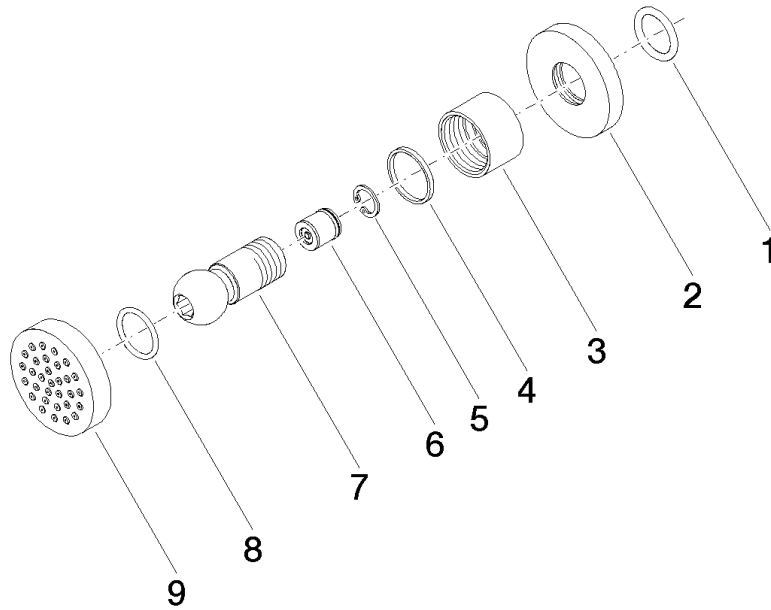

**Body spray without volume control - Platinum**

TARA

28 528 979

- spray head Ø 55mm
- ball-joint pivotable through 25° (in any direction)
- HORIZONTAL RAIN, max. flow rate 7 l/min (at 3 bar)
- with anti-scale system
- rosette Ø 55 mm
- 1/2" connection

**Recommended miscellaneous**

- Concealed wall elbow -** 35 085 970 90
- max. recess depth 163 mm
  - min. recess depth 90 mm

28 528 979

mm [inches]

### Flow rate chart

### Spare parts list

No.	Item Number	Name	Quantity used	Delivery time
1	90 14 10 026 00 90	seal	1	2
2	09 27 22 019-08	rosette	1	40
3	09 23 30 026-08	nut	1	40
4	09 14 15 010 90	ring	1	2
5	09 16 01 014 90	ring	1	2
6	90 23 01 147 00 90	back-flow preventer	1	2
7	09 21 40 016-08	connection	1	40
8	09 14 10 015 90	seal	1	2
9	90 12 05 027 00-08	casing ( completely )	1	40