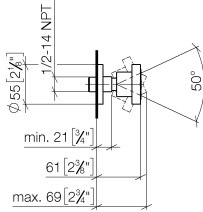

**Body spray without volume control - Platinum**

TARA

28 528 979

- spray head Ø 55mm
- ball-joint pivotable through 25° (in any direction)
- HORIZONTAL RAIN, max. flow rate 7 l/min (at 3 bar)
- with anti-scale system
- rosette Ø 55 mm
- 1/2" connection

Fits: TARA, LISSÉ, VAIA, META

	Platinum	28 528 979-08
	Chrome	28 528 979-00
	Brushed Platinum	28 528 979-06
	Durabronze (23kt Gold)	28 528 979-09
	Dark Chrome	28 528 979-19
	Light Gold	28 528 979-26
	Brushed Light Gold	28 528 979-27
	Brushed Durabronze (23kt Gold)	28 528 979-28
	Matte Black	28 528 979-33
	Brushed Bronze	28 528 979-42
	Brushed Champagne (22kt Gold)	28 528 979-46
	Champagne (22kt Gold)	28 528 979-47
	Brushed Chrome	28 528 979-93
	Brushed Dark Platinum	28 528 979-99

**Recommended miscellaneous**

- Concealed wall elbow -** 35 085 970 90
- max. recess depth 163 mm
  - min. recess depth 90 mm

28 528 979

mm [inches]

### Flow rate chart