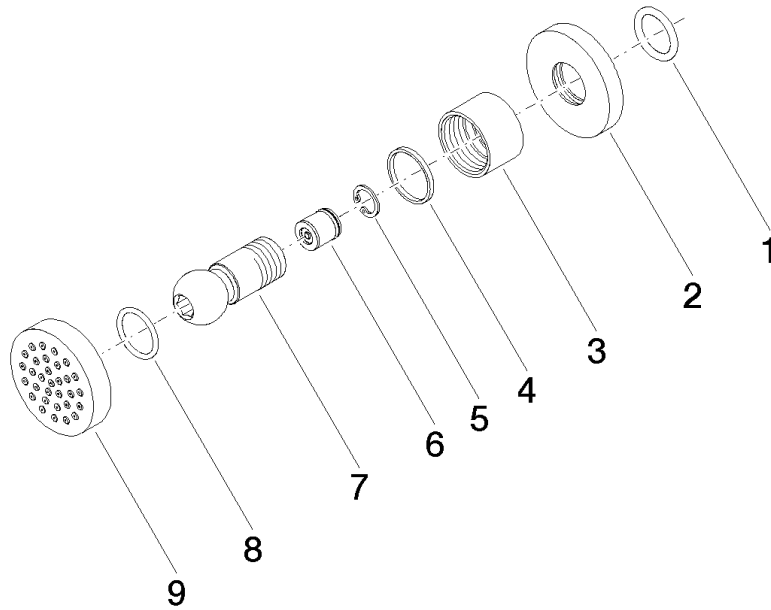

**Body spray without volume control - Dark Chrome**

TARA

28 528 979

- spray head Ø 55mm
- ball-joint pivotable through 25° (in any direction)
- HORIZONTAL RAIN, max. flow rate 7 l/min (at 3 bar)
- with anti-scale system
- rosette Ø 55 mm
- 1/2" connection

**Recommended miscellaneous**

- Concealed wall elbow -** 35 085 970 90
- max. recess depth 163 mm
  - min. recess depth 90 mm

28 528 979

mm [inches]

### Flow rate chart

### Spare parts list

No.	Item Number	Name	Quantity used	Delivery time
1	90 14 10 026 00 90	seal	1	2
2	09 27 22 019-19	rosette	1	20
3	09 23 30 026-19	nut	1	20
4	09 14 15 010 90	ring	1	2
5	09 16 01 014 90	ring	1	2
6	90 23 01 147 00 90	back-flow preventer	1	2
7	09 21 40 016-19	connection	1	20
8	09 14 10 015 90	seal	1	2
9	90 12 05 027 00-19	casing ( completely )	1	20