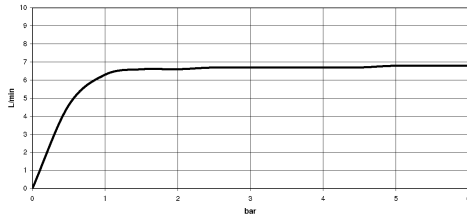

**Recommended miscellaneous**

- Concealed wall elbow -** 35 085 970 90
- max. recess depth 163 mm
  - min. recess depth 90 mm

28 528 979

mm [inches]

### Flow rate chart