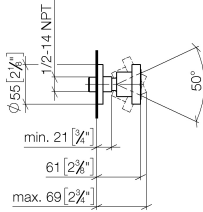

Body spray without volume control - Light Gold

TARA

28 528 979

- spray head Ø 55mm
- ball-joint pivotable through 25° (in any direction)
- HORIZONTAL RAIN, max. flow rate 7 l/min (at 3 bar)
- with anti-scale system
- rosette Ø 55 mm
- 1/2" connection

Recommended miscellaneous

- Concealed wall elbow -** 35 085 970 90
- min. recess depth 90 mm
 - max. recess depth 163 mm

28 528 979

mm [inches]

Flow rate chart

Certificates

LGA_38652.

28 528 979