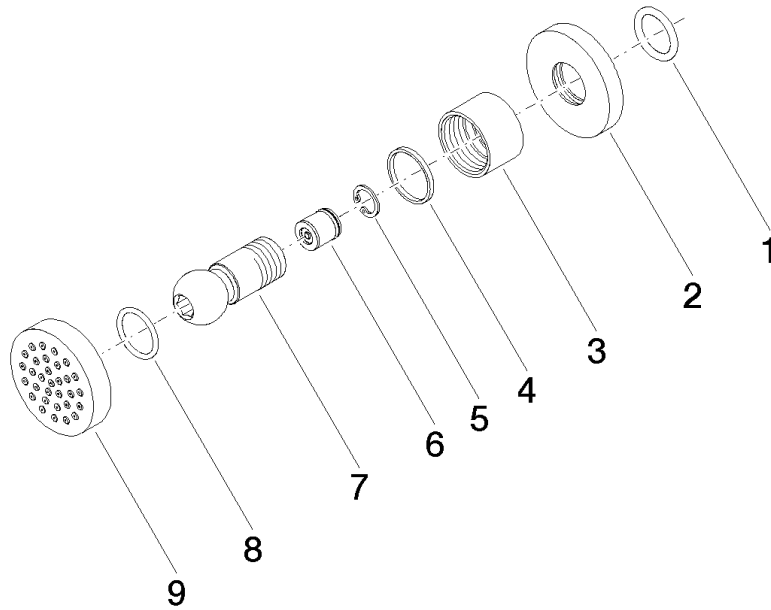

Body spray without volume control - Light Gold

TARA

28 528 979

- spray head Ø 55mm
- ball-joint pivotable through 25° (in any direction)
- HORIZONTAL RAIN, max. flow rate 7 l/min (at 3 bar)
- with anti-scale system
- rosette Ø 55 mm
- 1/2" connection

Fits: TARA, LISSÉ, VAIA, META

	Light Gold	28 528 979-26
	Chrome	28 528 979-00
	Brushed Platinum	28 528 979-06
	Platinum	28 528 979-08
	Durabrand (23kt Gold)	28 528 979-09
	Dark Chrome	28 528 979-19
	Brushed Light Gold	28 528 979-27
	Brushed Durabrand (23kt Gold)	28 528 979-28
	Matte Black	28 528 979-33
	Brushed Bronze	28 528 979-42
	Brushed Champagne (22kt Gold)	28 528 979-46
	Champagne (22kt Gold)	28 528 979-47
	Brushed Chrome	28 528 979-93
	Brushed Dark Platinum	28 528 979-99

Recommended miscellaneous

- Concealed wall elbow -** 35 085 970 90
- min. recess depth 90 mm
 - max. recess depth 163 mm

28 528 979

mm [inches]

Flow rate chart

Certificates

LGA_38652.

28 528 979

Spare parts list

No.	Item Number	Name	Quantity used	Delivery time
1	90 14 10 026 00 90	seal	1	2
2	09 27 22 019-26	rosette	1	60
3	09 23 30 026-26	nut	1	60
4	09 14 15 010 90	ring	1	2
5	09 16 01 014 90	ring	1	2
6	90 23 01 147 00 90	back-flow preventer	1	2
7	09 21 40 016-26	connection	1	60
8	09 14 10 015 90	seal	1	2
9	90 12 05 027 00-26	casing (completely)	1	30