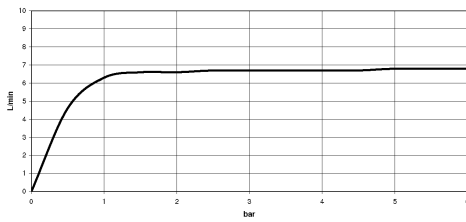

Recommended miscellaneous

- Concealed wall elbow -** 35 085 970 90
- min. recess depth 90 mm
 - max. recess depth 163 mm

28 528 979

mm [inches]

Flow rate chart

Certificates

LGA_38652.

28 528 979