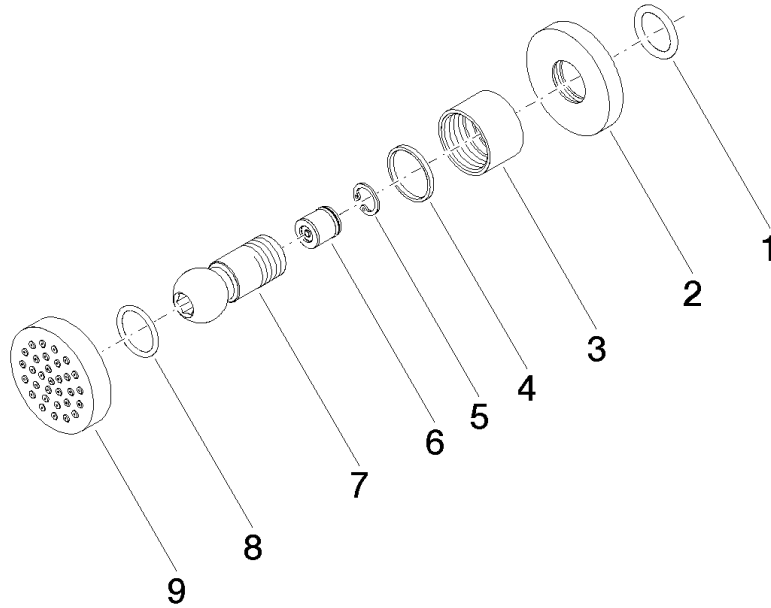

Body spray without volume control - Brushed Light Gold

TARA

28 528 979

- spray head Ø 55mm
- ball-joint pivotable through 25° (in any direction)
- HORIZONTAL RAIN, max. flow rate 7 l/min (at 3 bar)
- with anti-scale system
- rosette Ø 55 mm
- 1/2" connection

Fits: TARA, LISSÉ, VAIA, META

	Brushed Light Gold	28 528 979-27
	Chrome	28 528 979-00
	Brushed Platinum	28 528 979-06
	Platinum	28 528 979-08
	Durabrand (23kt Gold)	28 528 979-09
	Dark Chrome	28 528 979-19
	Light Gold	28 528 979-26
	Brushed Durabrand (23kt Gold)	28 528 979-28
	Matte Black	28 528 979-33
	Brushed Bronze	28 528 979-42
	Brushed Champagne (22kt Gold)	28 528 979-46
	Champagne (22kt Gold)	28 528 979-47
	Brushed Chrome	28 528 979-93
	Brushed Dark Platinum	28 528 979-99

Recommended miscellaneous

- Concealed wall elbow -** 35 085 970 90
- min. recess depth 90 mm
 - max. recess depth 163 mm

28 528 979

mm [inches]

Flow rate chart

Certificates

LGA_38652.

28 528 979

Spare parts list

No.	Item Number	Name	Quantity used	Delivery time
1	90 14 10 026 00 90	seal	1	2
2	09 27 22 019-27	rosette	1	60
3	09 23 30 026-27	nut	1	60
4	09 14 15 010 90	ring	1	2
5	09 16 01 014 90	ring	1	2
6	90 23 01 147 00 90	back-flow preventer	1	2
7	09 21 40 016-27	connection	1	60
8	09 14 10 015 90	seal	1	2
9	90 12 05 027 00-27	casing (completely)	1	30