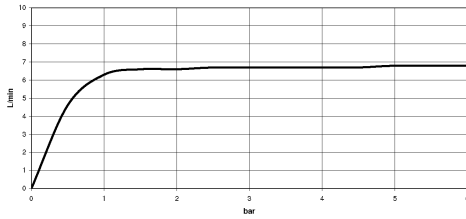

**Recommended miscellaneous**

- Concealed wall elbow -** 35 085 970 90
- max. recess depth 163 mm
  - min. recess depth 90 mm

28 528 979

mm [inches]

### Flow rate chart