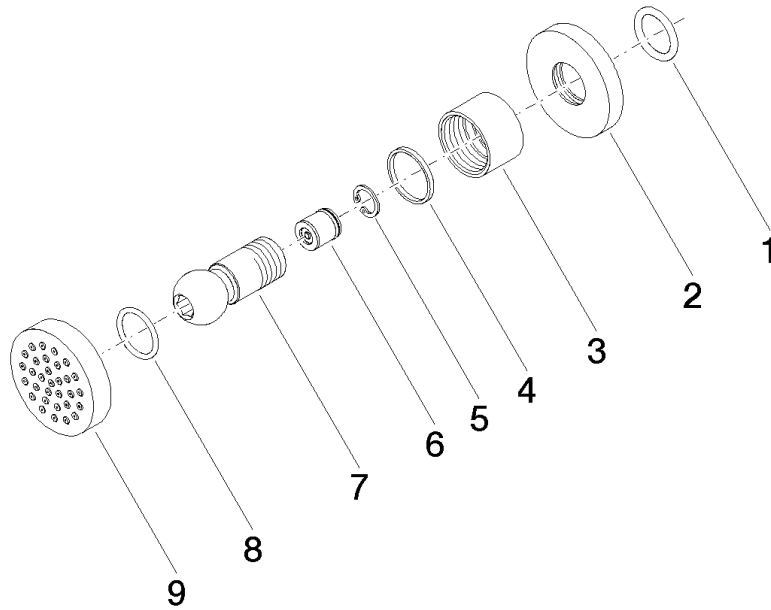

**Body spray without volume control - Matte Black**

TARA

28 528 979

- spray head Ø 55mm
- ball-joint pivotable through 25° (in any direction)
- HORIZONTAL RAIN, max. flow rate 7 l/min (at 3 bar)
- with anti-scale system
- rosette Ø 55 mm
- 1/2" connection

**Recommended miscellaneous**

- Concealed wall elbow -** 35 085 970 90
- max. recess depth 163 mm
  - min. recess depth 90 mm

28 528 979

mm [inches]

### Flow rate chart

### Spare parts list

No.	Item Number	Name	Quantity used	Delivery time
1	90 14 10 026 00 90	seal	1	2
2	09 27 22 019-33	rosette	1	30
3	09 23 30 026-33	nut	1	30
4	09 14 15 010 90	ring	1	2
5	09 16 01 014 90	ring	1	2
6	90 23 01 147 00 90	back-flow preventer	1	2
7	09 21 40 016-33	connection	1	30
8	09 14 10 015 90	seal	1	2
9	90 12 05 027 00-33	casing ( completely )	1	30