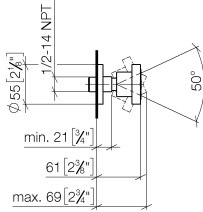

**Body spray without volume control - Matte Black**

TARA

28 528 979

- spray head Ø 55mm
- ball-joint pivotable through 25° (in any direction)
- HORIZONTAL RAIN, max. flow rate 7 l/min (at 3 bar)
- with anti-scale system
- rosette Ø 55 mm
- 1/2" connection

**Recommended miscellaneous**

- Concealed wall elbow -** 35 085 970 90
- max. recess depth 163 mm
  - min. recess depth 90 mm

28 528 979

mm [inches]

### Flow rate chart