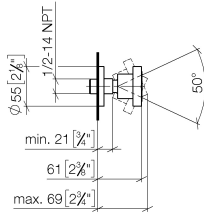

Body spray without volume control - Brushed Bronze

TARA

28 528 979

- spray head Ø 55mm
- ball-joint pivotable through 25° (in any direction)
- HORIZONTAL RAIN, max. flow rate 7 l/min (at 3 bar)
- with anti-scale system
- rosette Ø 55 mm
- 1/2" connection

Fits: TARA, LISSÉ, VAIA, META

	Brushed Bronze	28 528 979-42
	Chrome	28 528 979-00
	Brushed Platinum	28 528 979-06
	Platinum	28 528 979-08
	Durabronze (23kt Gold)	28 528 979-09
	Dark Chrome	28 528 979-19
	Light Gold	28 528 979-26
	Brushed Light Gold	28 528 979-27
	Brushed Durabronze (23kt Gold)	28 528 979-28
	Matte Black	28 528 979-33
	Brushed Champagne (22kt Gold)	28 528 979-46
	Champagne (22kt Gold)	28 528 979-47
	Brushed Chrome	28 528 979-93
	Brushed Dark Platinum	28 528 979-99

Recommended miscellaneous

- Concealed wall elbow -** 35 085 970 90
- min. recess depth 90 mm
 - max. recess depth 163 mm

28 528 979

mm [inches]

Flow rate chart

Certificates

LGA_38652.

28 528 979