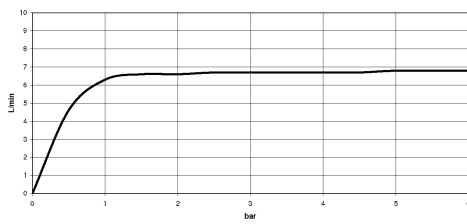

Body spray without volume control - Brushed Bronze

TARA

28 528 979

- spray head Ø 55mm
- ball-joint pivotable through 25° (in any direction)
- HORIZONTAL RAIN, max. flow rate 7 l/min (at 3 bar)
- with anti-scale system
- rosette Ø 55 mm
- 1/2" connection

Recommended miscellaneous

- Concealed wall elbow -** 35 085 970 90
- min. recess depth 90 mm
 - max. recess depth 163 mm

28 528 979

mm [inches]

Flow rate chart

Certificates

LGA_38652.

28 528 979