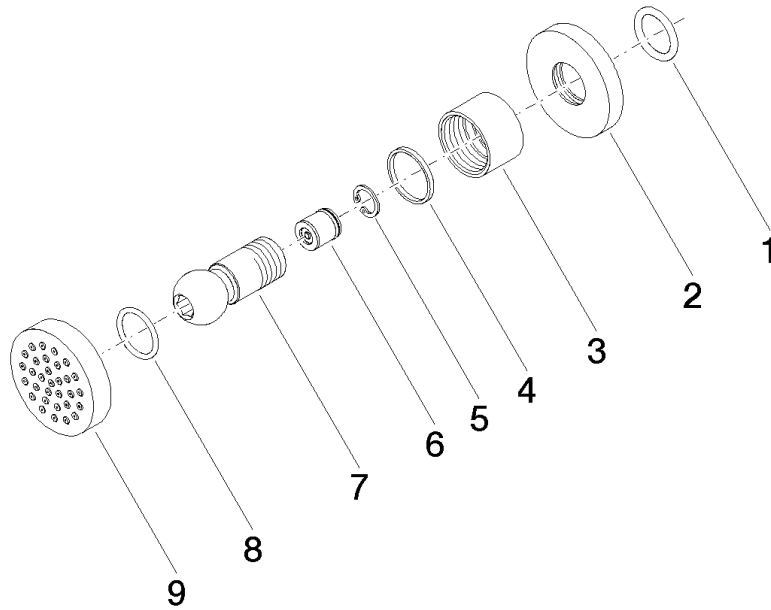

Body spray without volume control - Champagne (22kt Gold)

TARA

28 528 979

- spray head Ø 55mm
- ball-joint pivotable through 25° (in any direction)
- HORIZONTAL RAIN, max. flow rate 7 l/min (at 3 bar)
- with anti-scale system
- rosette Ø 55 mm
- 1/2" connection

Fits: TARA, LISSÉ, VAIA, META

	Champagne (22kt Gold)	28 528 979-47
	Chrome	28 528 979-00
	Brushed Platinum	28 528 979-06
	Platinum	28 528 979-08
	Durabrand (23kt Gold)	28 528 979-09
	Dark Chrome	28 528 979-19
	Light Gold	28 528 979-26
	Brushed Light Gold	28 528 979-27
	Brushed Durabrand (23kt Gold)	28 528 979-28
	Matte Black	28 528 979-33
	Brushed Bronze	28 528 979-42
	Brushed Champagne (22kt Gold)	28 528 979-46
	Brushed Chrome	28 528 979-93
	Brushed Dark Platinum	28 528 979-99

Recommended miscellaneous

- Concealed wall elbow -** 35 085 970 90
- max. recess depth 163 mm
 - min. recess depth 90 mm

28 528 979

mm [inches]

Flow rate chart

Certificates

LGA_38652.

28 528 979

Spare parts list

No.	Item Number	Name	Quantity used	Delivery time
1	90 14 10 026 00 90	seal	1	2
2	09 27 22 019-47	rosette	1	30
3	09 23 30 026-47	nut	1	30
4	09 14 15 010 90	ring	1	2
5	09 16 01 014 90	ring	1	2
6	90 23 01 147 00 90	back-flow preventer	1	2
7	09 21 40 016-47	connection	1	30
8	09 14 10 015 90	seal	1	2
9	90 12 05 027 00-47	casing (completely)	1	60