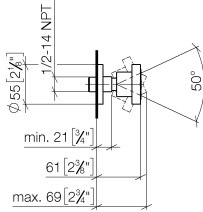

Body spray without volume control - Champagne (22kt Gold)

TARA

28 528 979

- spray head Ø 55mm
- ball-joint pivotable through 25° (in any direction)
- HORIZONTAL RAIN, max. flow rate 7 l/min (at 3 bar)
- with anti-scale system
- rosette Ø 55 mm
- 1/2" connection

Recommended miscellaneous

- Concealed wall elbow -** 35 085 970 90
- max. recess depth 163 mm
 - min. recess depth 90 mm

28 528 979

mm [inches]

Flow rate chart

Certificates

LGA_38652.

28 528 979