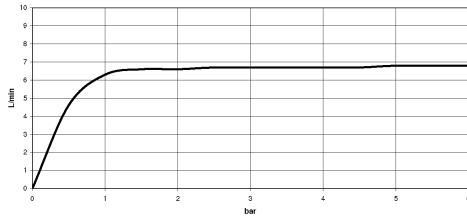

Body spray without volume control - Champagne (22kt Gold)

TARA

28 528 979

- spray head Ø 55mm
- ball-joint pivotable through 25° (in any direction)
- HORIZONTAL RAIN, max. flow rate 7 l/min (at 3 bar)
- with anti-scale system
- rosette Ø 55 mm
- 1/2" connection

Recommended miscellaneous

- Concealed wall elbow -** 35 085 970 90
- max. recess depth 163 mm
 - min. recess depth 90 mm

28 528 979

mm [inches]

Flow rate chart

Certificates

LGA_38652.

28 528 979