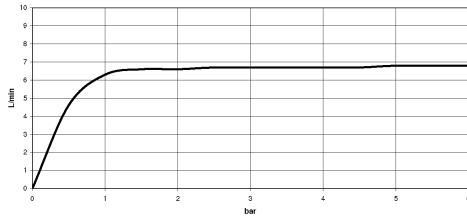

Body spray without volume control - Brushed Chrome

TARA

28 528 979

- spray head Ø 55mm
- ball-joint pivotable through 25° (in any direction)
- HORIZONTAL RAIN, max. flow rate 7 l/min (at 3 bar)
- with anti-scale system
- rosette Ø 55 mm
- 1/2" connection

Recommended miscellaneous

- Concealed wall elbow -** 35 085 970 90
- max. recess depth 163 mm
 - min. recess depth 90 mm

28 528 979

mm [inches]

Flow rate chart

Certificates

LGA_38652.

28 528 979