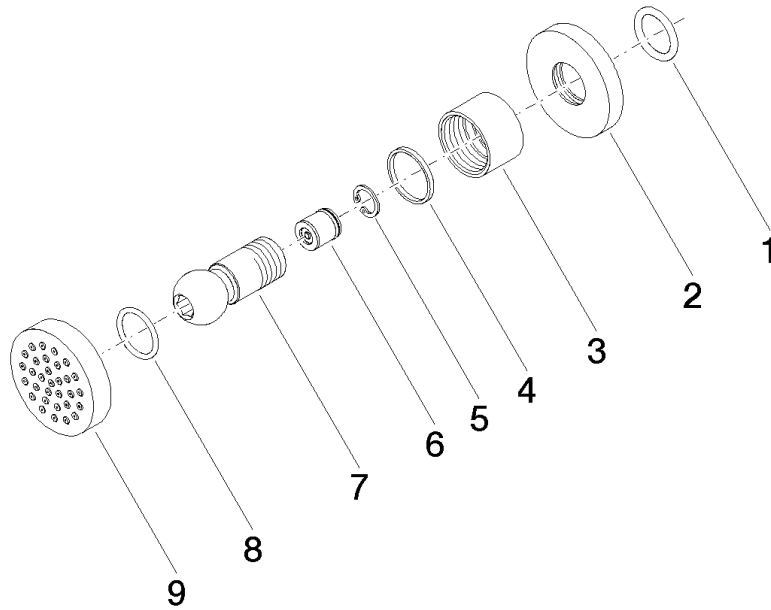

Body spray without volume control - Brushed Chrome

TARA

28 528 979

- spray head Ø 55mm
- ball-joint pivotable through 25° (in any direction)
- HORIZONTAL RAIN, max. flow rate 7 l/min (at 3 bar)
- with anti-scale system
- rosette Ø 55 mm
- 1/2" connection

Fits: TARA, LISSÉ, VAIA, META

	Brushed Chrome	28 528 979-93
	Chrome	28 528 979-00
	Brushed Platinum	28 528 979-06
	Platinum	28 528 979-08
	Durabrand (23kt Gold)	28 528 979-09
	Dark Chrome	28 528 979-19
	Light Gold	28 528 979-26
	Brushed Light Gold	28 528 979-27
	Brushed Durabrand (23kt Gold)	28 528 979-28
	Matte Black	28 528 979-33
	Brushed Bronze	28 528 979-42
	Brushed Champagne (22kt Gold)	28 528 979-46
	Champagne (22kt Gold)	28 528 979-47
	Brushed Dark Platinum	28 528 979-99

Recommended miscellaneous

- Concealed wall elbow -** 35 085 970 90
- max. recess depth 163 mm
 - min. recess depth 90 mm

28 528 979

mm [inches]

Flow rate chart

Certificates

LGA_38652.

28 528 979

Spare parts list

No.	Item Number	Name	Quantity used	Delivery time
1	90 14 10 026 00 90	seal	1	2
2	09 27 22 019-93	rosette	1	20
3	09 23 30 026-93	nut	1	20
4	09 14 15 010 90	ring	1	2
5	09 16 01 014 90	ring	1	2
6	90 23 01 147 00 90	back-flow preventer	1	2
7	09 21 40 016-93	connection	1	20
8	09 14 10 015 90	seal	1	2
9	90 12 05 027 00-93	casing (completely)	1	20