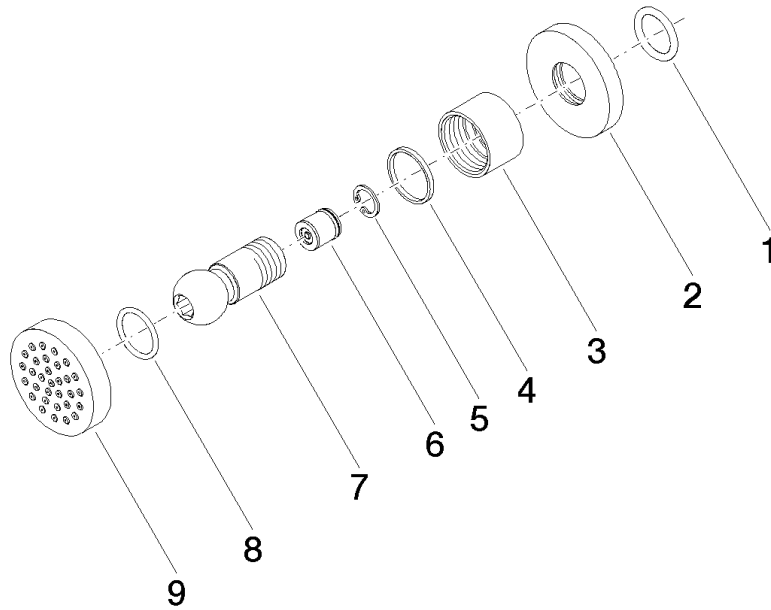

Body spray without volume control - Brushed Dark Platinum

TARA

28 528 979

- spray head Ø 55mm
- ball-joint pivotable through 25° (in any direction)
- HORIZONTAL RAIN, max. flow rate 7 l/min (at 3 bar)
- with anti-scale system
- rosette Ø 55 mm
- 1/2" connection

Fits: TARA, LISSÉ, VAIA, META

	Brushed Dark Platinum	28 528 979-99
	Chrome	28 528 979-00
	Brushed Platinum	28 528 979-06
	Platinum	28 528 979-08
	Durabrand (23kt Gold)	28 528 979-09
	Dark Chrome	28 528 979-19
	Light Gold	28 528 979-26
	Brushed Light Gold	28 528 979-27
	Brushed Durabrand (23kt Gold)	28 528 979-28
	Matte Black	28 528 979-33
	Brushed Bronze	28 528 979-42
	Brushed Champagne (22kt Gold)	28 528 979-46
	Champagne (22kt Gold)	28 528 979-47
	Brushed Chrome	28 528 979-93

Recommended miscellaneous

- Concealed wall elbow -** 35 085 970 90
- max. recess depth 163 mm
 - min. recess depth 90 mm

28 528 979

mm [inches]

Flow rate chart

Certificates

LGA_38652.

28 528 979

Spare parts list

No.	Item Number	Name	Quantity used	Delivery time
1	90 14 10 026 00 90	seal	1	2
2	09 27 22 019-99	rosette	1	30
3	09 23 30 026-99	nut	1	30
4	09 14 15 010 90	ring	1	2
5	09 16 01 014 90	ring	1	2
6	90 23 01 147 00 90	back-flow preventer	1	2
7	09 21 40 016-99	connection	1	30
8	09 14 10 015 90	seal	1	2
9	90 12 05 027 00-99	casing (completely)	1	30