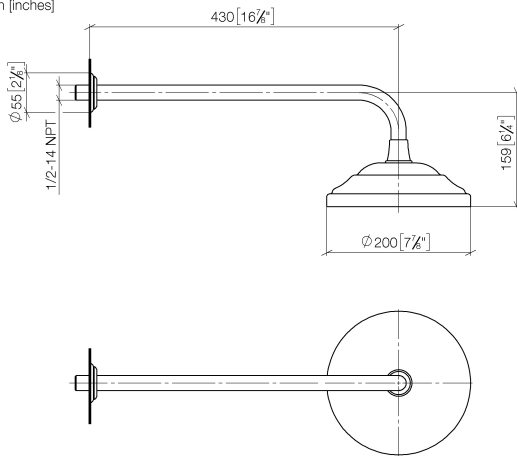

**MADISON Rain shower with wall fixing FlowReduce 200 mm - Brushed
Platinum**

MADISON

28 544 977

- 435mm projection
- rain shower Ø 200 mm
- rain flow
- max. flow 7 l/min
- Function from: 6.5 l/min
- rosette Ø 55 mm
- 1/2" connection
- with anti-scale system
- This product can help a building meet the requirements of Green Building Rating Systems, e.g. LEED®, BREEAM®, DGNB

	Brushed Platinum	28 544 977-06
	Chrome	28 544 977-00
	Platinum	28 544 977-08
	Durabrace (23kt Gold)	28 544 977-09
	Brushed Durabrace (23kt Gold)	28 544 977-28
	Brushed Dark Platinum	28 544 977-99

28 544 977
mm [inches]

Flow rate chart

Certificates

LGA_38654.

28 544 977

Parts for other
finishes can be found
here: [Chrome](#)

Spare parts list

No.	Item Number	Name	Quantity used	Delivery time
1	09 27 35 003-06	rosette	1	10
2	90 14 10 026 00 90	seal	1	2
3	09 11 03 017-06	connection	1	10
4	90 12 05 038 20-06	shower	1	10