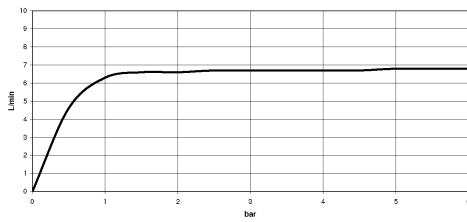

**MADISON Rain shower with wall fixing FlowReduce 200 mm - Brushed
Platinum**

MADISON

28 544 977

- 435mm projection
- rain shower Ø 200 mm
- rain flow
- max. flow 7 l/min
- Function from: 6.5 l/min
- rosette Ø 55 mm
- 1/2" connection
- with anti-scale system
- This product can help a building meet the requirements of Green Building Rating Systems, e.g. LEED®, BREEAM®, DGNB

	Brushed Platinum	28 544 977-06
	Chrome	28 544 977-00
	Platinum	28 544 977-08
	Durabrace (23kt Gold)	28 544 977-09
	Brushed Durabrace (23kt Gold)	28 544 977-28
	Brushed Dark Platinum	28 544 977-99

28 544 977
mm [inches]

Flow rate chart

Certificates

LGA_38654.

28 544 977

Parts for other
finishes can be found
here: [Chrome](#)

Spare parts list

No.	Item Number	Name	Quantity used	Delivery time
1	09 27 35 003-06	rosette	1	10
2	90 14 10 026 00 90	seal	1	2
3	09 11 03 017-06	connection	1	10
4	90 12 05 038 20-06	shower	1	10