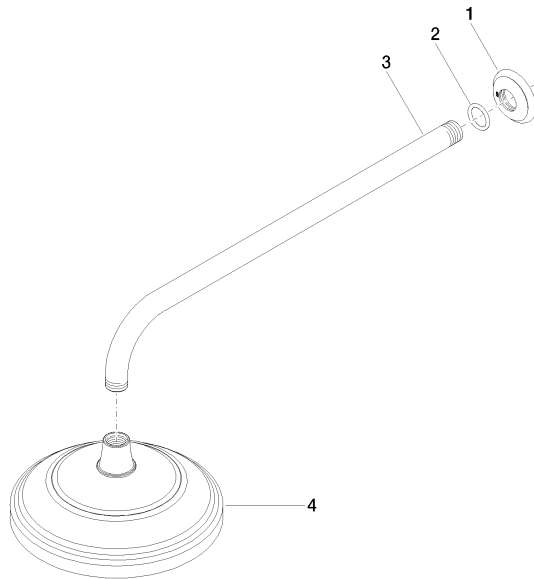

**MADISON Rain shower with wall fixing FlowReduce 200 mm - Brushed
Platinum**

MADISON

28 544 977

- 435mm projection
- rain shower Ø 200 mm
- rain flow
- max. flow 7 l/min
- Function from: 6.5 l/min
- rosette Ø 55 mm
- 1/2" connection
- with anti-scale system
- This product can help a building meet the requirements of Green Building Rating Systems, e.g. LEED®, BREEAM®, DGNB

	Brushed Platinum	28 544 977-06
	Chrome	28 544 977-00
	Platinum	28 544 977-08
	Durabrace (23kt Gold)	28 544 977-09
	Brushed Durabrace (23kt Gold)	28 544 977-28
	Brushed Dark Platinum	28 544 977-99

28 544 977
mm [inches]

Flow rate chart

Certificates

LGA_38654.

28 544 977

Parts for other
finishes can be found
here: [Chrome](#)

Spare parts list

No.	Item Number	Name	Quantity used	Delivery time
1	09 27 35 003-06	rosette	1	10
2	90 14 10 026 00 90	seal	1	2
3	09 11 03 017-06	connection	1	10
4	90 12 05 038 20-06	shower	1	10