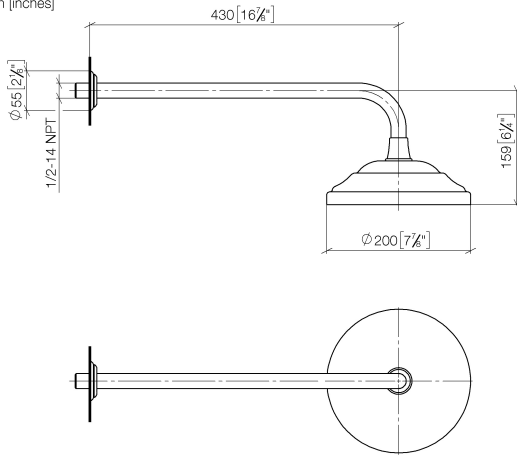

MADISON Rain shower with wall fixing FlowReduce 200 mm - Durabronss (23kt Gold)

MADISON

28 544 977

- 435mm projection
- rain shower Ø 200 mm
- rain flow
- max. flow 7 l/min
- Function from: 6.5 l/min
- rosette Ø 55 mm
- 1/2" connection
- with anti-scale system
- This product can help a building meet the requirements of Green Building Rating Systems, e.g. LEED®, BREEAM®, DGNB

	Durabronss (23kt Gold)	28 544 977-09
	Chrome	28 544 977-00
	Brushed Platinum	28 544 977-06
	Platinum	28 544 977-08
	Brushed Durabronss (23kt Gold)	28 544 977-28
	Brushed Dark Platinum	28 544 977-99

28 544 977
mm [inches]

Flow rate chart

Certificates

LGA_38654.

28 544 977

Parts for other finishes can be found here: [Chrome](#)

Spare parts list

No.	Item Number	Name	Quantity used	Delivery time
1	09 27 35 003-09	rosette	1	40
2	90 14 10 026 00 90	seal	1	2
3	09 11 03 017-09	connection	1	40
4	90 12 05 038 20-09	shower	1	40