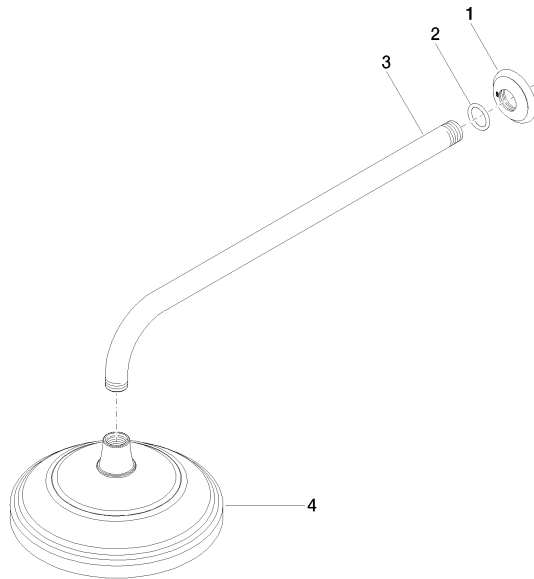

MADISON Rain shower with wall fixing FlowReduce 200 mm - Durabronss (23kt Gold)

MADISON

28 544 977

- 435mm projection
- rain shower Ø 200 mm
- rain flow
- max. flow 7 l/min
- Function from: 6.5 l/min
- rosette Ø 55 mm
- 1/2" connection
- with anti-scale system
- This product can help a building meet the requirements of Green Building Rating Systems, e.g. LEED®, BREEAM®, DGNB

	Durabronss (23kt Gold)	28 544 977-09
	Chrome	28 544 977-00
	Brushed Platinum	28 544 977-06
	Platinum	28 544 977-08
	Brushed Durabronss (23kt Gold)	28 544 977-28
	Brushed Dark Platinum	28 544 977-99

28 544 977
mm [inches]

Flow rate chart

Certificates

LGA_38654.

28 544 977

Parts for other finishes can be found here: [Chrome](#)

Spare parts list

No.	Item Number	Name	Quantity used	Delivery time
1	09 27 35 003-09	rosette	1	40
2	90 14 10 026 00 90	seal	1	2
3	09 11 03 017-09	connection	1	40
4	90 12 05 038 20-09	shower	1	40