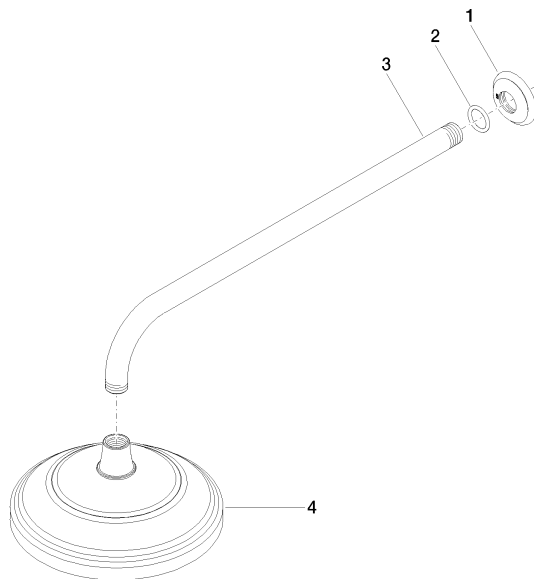

MADISON Rain shower with wall fixing FlowReduce 200 mm - Brushed Dark Platinum

MADISON

28 544 977

- 435mm projection
- rain shower Ø 200 mm
- rain flow
- max. flow 7 l/min
- Function from: 6.5 l/min
- rosette Ø 55 mm
- 1/2" connection
- with anti-scale system
- This product can help a building meet the requirements of Green Building Rating Systems, e.g. LEED®, BREEAM®, DGNB

	Brushed Dark Platinum	28 544 977-99
	Chrome	28 544 977-00
	Brushed Platinum	28 544 977-06
	Platinum	28 544 977-08
	Durabrand (23kt Gold)	28 544 977-09
	Brushed Durabrand (23kt Gold)	28 544 977-28

28 544 977
mm [inches]

Flow rate chart

Certificates

LGA_38654.

28 544 977
Parts for other
finishes can be found
here: [Chrome](#)

Spare parts list

No.	Item Number	Name	Quantity used	Delivery time
1	09 27 35 003-99	rosette	1	30
2	90 14 10 026 00 90	seal	1	2
3	09 11 03 017-99	connection	1	30
4	90 12 05 038 20-99	shower	1	30