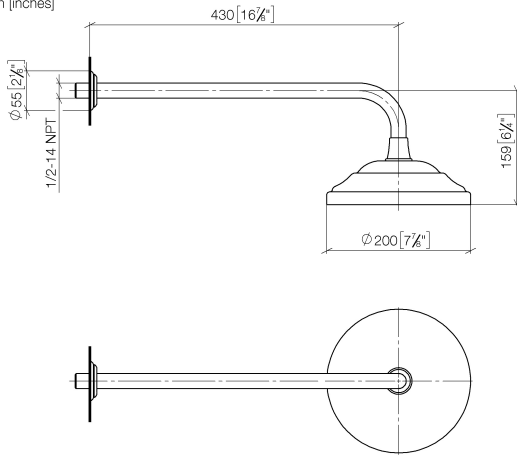

MADISON Rain shower with wall fixing FlowReduce 200 mm - Brushed Dark Platinum

MADISON

28 544 977

- 435mm projection
- rain shower Ø 200 mm
- rain flow
- max. flow 7 l/min
- Function from: 6.5 l/min
- rosette Ø 55 mm
- 1/2" connection
- with anti-scale system
- This product can help a building meet the requirements of Green Building Rating Systems, e.g. LEED®, BREEAM®, DGNB

	Brushed Dark Platinum	28 544 977-99
	Chrome	28 544 977-00
	Brushed Platinum	28 544 977-06
	Platinum	28 544 977-08
	Durabrand (23kt Gold)	28 544 977-09
	Brushed Durabrand (23kt Gold)	28 544 977-28

28 544 977
mm [inches]

Flow rate chart

Certificates

LGA_38654.

28 544 977
Parts for other
finishes can be found
here: [Chrome](#)

Spare parts list

No.	Item Number	Name	Quantity used	Delivery time
1	09 27 35 003-99	rosette	1	30
2	90 14 10 026 00 90	seal	1	2
3	09 11 03 017-99	connection	1	30
4	90 12 05 038 20-99	shower	1	30