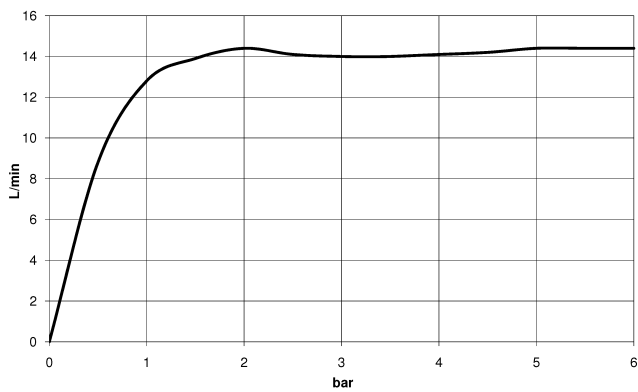

28 545 977

- 435mm projection
- rain shower Ø 200 mm
- PURE RAIN, max. flow rate 14 l/min (at 3 bar)
- Function from: 8 l/min
- rosette Ø 55 mm
- 1/2" connection
- with anti-scale system

	Brushed Platinum	28 545 977-06
	Chrome	28 545 977-00
	brushed chrome	28 545 977-93
	Platinum	28 545 977-08
	Durabress (23kt Gold)	28 545 977-09
	Brushed Durabress (23kt Gold)	28 545 977-28
	Brushed Dark Platinum	28 545 977-99

**Recommended miscellaneous**

- Concealed wall elbow -** 35 085 970 90
- max. recess depth 163 mm
  - min. recess depth 90 mm

28 545 977

**Flow rate chart**

**Certificates**

DVGW\_DW- LGA\_38654.  
6517DN0118.