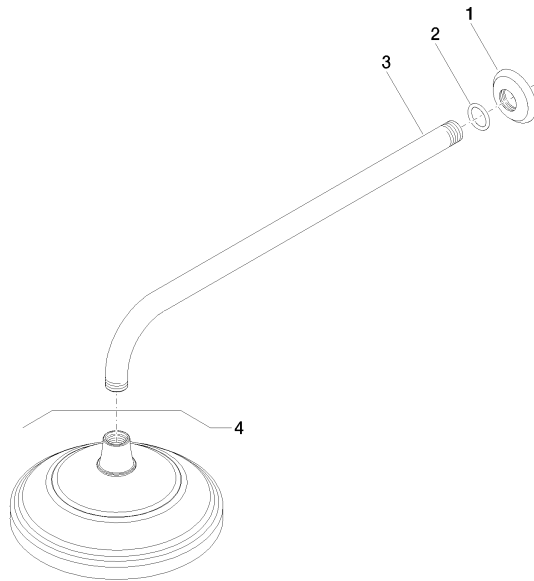

28 545 977

- 435mm projection
- rain shower Ø 200 mm
- PURE RAIN, max. flow rate 14 l/min (at 3 bar)
- Function from: 8 l/min
- rosette Ø 55 mm
- 1/2" connection
- with anti-scale system

	Brushed Platinum	28 545 977-06
	Chrome	28 545 977-00
	brushed chrome	28 545 977-93
	Platinum	28 545 977-08
	Durabress (23kt Gold)	28 545 977-09
	Brushed Durabress (23kt Gold)	28 545 977-28
	Brushed Dark Platinum	28 545 977-99

**Recommended miscellaneous**

- Concealed wall elbow -** 35 085 970 90
- max. recess depth 163 mm
  - min. recess depth 90 mm

28 545 977

**Flow rate chart**

**Certificates**

DVGW\_DW- LGA\_38654.  
6517DN0118.

### Spare parts list

No.	Item Number	Name	Quantity used	Delivery time
1	09 27 35 003-06	rosette	1	10
2	90 14 10 026 00 90	seal	1	2
3	09 11 03 017-06	connection	1	10