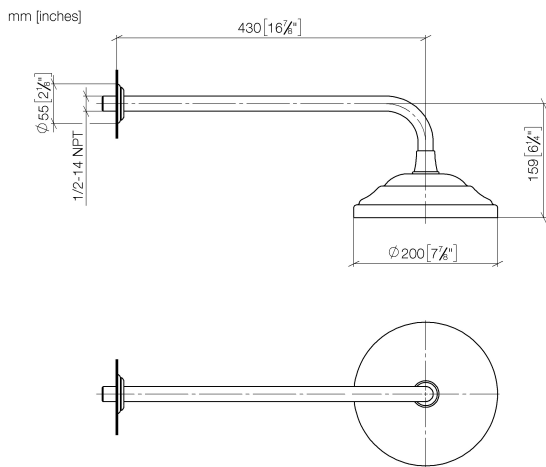

28 545 977

- 435mm projection
- rain shower Ø 200 mm
- PURE RAIN, max. flow rate 14 l/min (at 3 bar)
- Function from: 8 l/min
- rosette Ø 55 mm
- 1/2" connection
- with anti-scale system

	Brushed Platinum	28 545 977-06
	Chrome	28 545 977-00
	brushed chrome	28 545 977-93
	Platinum	28 545 977-08
	Durabress (23kt Gold)	28 545 977-09
	Brushed Durabress (23kt Gold)	28 545 977-28
	Brushed Dark Platinum	28 545 977-99

**Recommended miscellaneous**

- Concealed wall elbow -** 35 085 970 90
- max. recess depth 163 mm
  - min. recess depth 90 mm

28 545 977

**Flow rate chart**

**Certificates**

DVGW\_DW- LGA\_38654.  
6517DN0118.

### Spare parts list

No.	Item Number	Name	Quantity used	Delivery time
1	09 27 35 003-06	rosette	1	10
2	90 14 10 026 00 90	seal	1	2
3	09 11 03 017-06	connection	1	10