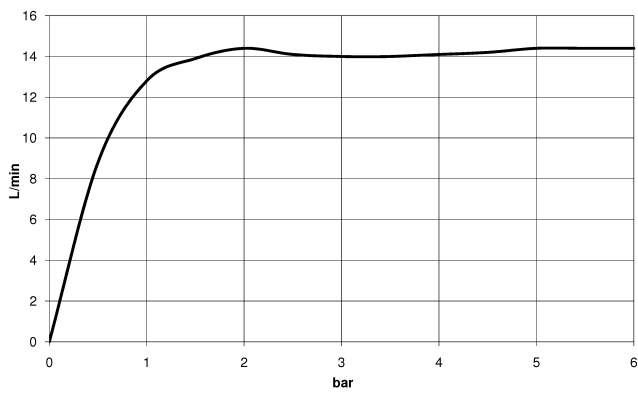

28 545 977

- 435mm projection
- rain shower Ø 200 mm
- PURE RAIN, max. flow rate 14 l/min (at 3 bar)
- Function from: 8 l/min
- rosette Ø 55 mm
- 1/2" connection
- with anti-scale system

	Durabronz (23kt Gold)	28 545 977-09
	Chrome	28 545 977-00
	brushed chrome	28 545 977-93
	Brushed Platinum	28 545 977-06
	Platinum	28 545 977-08
	Brushed Durabronz (23kt Gold)	28 545 977-28
	Brushed Dark Platinum	28 545 977-99

Recommended miscellaneous

- Concealed wall elbow -** 35 085 970 90
- max. recess depth 163 mm
 - min. recess depth 90 mm

28 545 977

Flow rate chart

Certificates

DVGW_DW- LGA_38654.
6517DN0118.

28 545 977

Spare parts list

No.	Item Number	Name	Quantity used	Delivery time
1	09 27 35 003-09	rosette	1	40
2	90 14 10 026 00 90	seal	1	2
3	09 11 03 017-09	connection	1	40