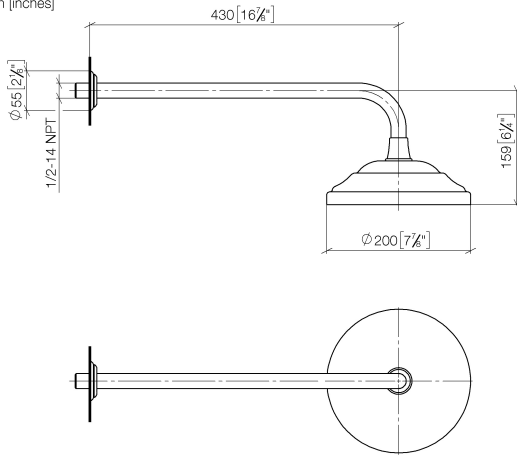

MADISON Rain shower with wall fixing 200 mm - Brushed Durabron (23kt Gold)

MADISON

28 545 977

- 435mm projection
- rain shower Ø 200 mm
- PURE RAIN, max. flow rate 14 l/min (at 3 bar)
- Function from: 8 l/min
- rosette Ø 55 mm
- 1/2" connection
- with anti-scale system

| | | |
|---|------------------------------|---------------|
|  | Brushed Durabron (23kt Gold) | 28 545 977-28 |
|  | Chrome | 28 545 977-00 |
|  | brushed chrome | 28 545 977-93 |
|  | Brushed Platinum | 28 545 977-06 |
|  | Platinum | 28 545 977-08 |
|  | Durabron (23kt Gold) | 28 545 977-09 |
|  | Brushed Dark Platinum | 28 545 977-99 |

Recommended miscellaneous

- Concealed wall elbow -** 35 085 970 90
- max. recess depth 163 mm
 - min. recess depth 90 mm

28 545 977
mm [inches]

Flow rate chart

Certificates

DVGW_DW- LGA_38654.
6517DN0118.

28 545 977

Spare parts list

| No. | Item Number | Name | Quantity used | Delivery time |
|-----|--------------------|------------|---------------|---------------|
| 1 | 09 27 35 003-28 | rosette | 1 | 60 |
| 2 | 90 14 10 026 00 90 | seal | 1 | 2 |
| 3 | 09 11 03 017-28 | connection | 1 | 60 |
| 4 | 28 535 977-28 | shower | 1 | 60 |