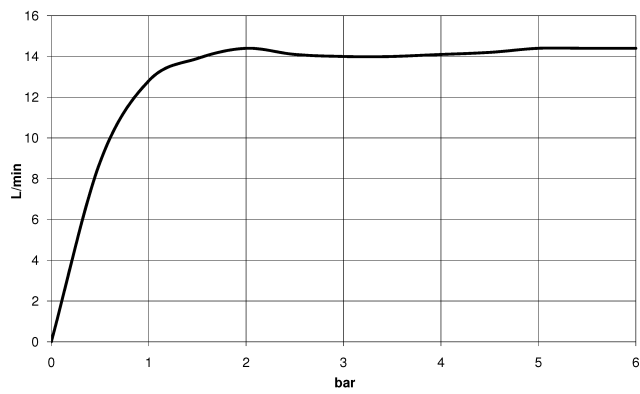

28 545 977

- 435mm projection
- rain shower Ø 200 mm
- PURE RAIN, max. flow rate 14 l/min (at 3 bar)
- Function from: 8 l/min
- rosette Ø 55 mm
- 1/2" connection
- with anti-scale system

	brushed chrome	28 545 977-93
	Chrome	28 545 977-00
	Brushed Platinum	28 545 977-06
	Platinum	28 545 977-08
	Durabass (23kt Gold)	28 545 977-09
	Brushed Durabass (23kt Gold)	28 545 977-28
	Brushed Dark Platinum	28 545 977-99

28 545 977

Flow rate chart

Certificates

IAPMO_4976 (2). DVGW_DW- LGA_38654.
6517DN0118.

28 545 977

Parts for other finishes can be found here: [Chrome](#)

Spare parts list

No.	Item Number	Name	Quantity used	Delivery time
1	09 27 35 003-93	rosette	1	60
2	90 14 10 026 00 90	seal	1	2
3	09 11 03 017-93	connection	1	60
4	28 535 977-93	shower	1	-