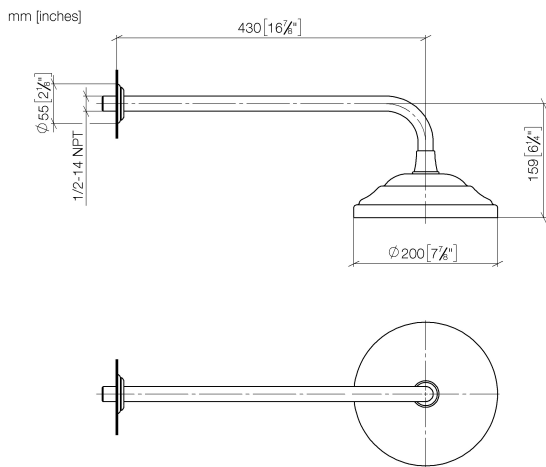

28 545 977

- 435mm projection
- rain shower Ø 200 mm
- PURE RAIN, max. flow rate 14 l/min (at 3 bar)
- Function from: 8 l/min
- rosette Ø 55 mm
- 1/2" connection
- with anti-scale system

	brushed chrome	28 545 977-93
	Chrome	28 545 977-00
	Brushed Platinum	28 545 977-06
	Platinum	28 545 977-08
	Durabass (23kt Gold)	28 545 977-09
	Brushed Durabass (23kt Gold)	28 545 977-28
	Brushed Dark Platinum	28 545 977-99

28 545 977

Flow rate chart

Certificates

IAPMO_4976 (2). DVGW_DW- LGA_38654.
6517DN0118.

28 545 977

Parts for other finishes can be found here: [Chrome](#)

Spare parts list

No.	Item Number	Name	Quantity used	Delivery time
1	09 27 35 003-93	rosette	1	60
2	90 14 10 026 00 90	seal	1	2
3	09 11 03 017-93	connection	1	60
4	28 535 977-93	shower	1	-