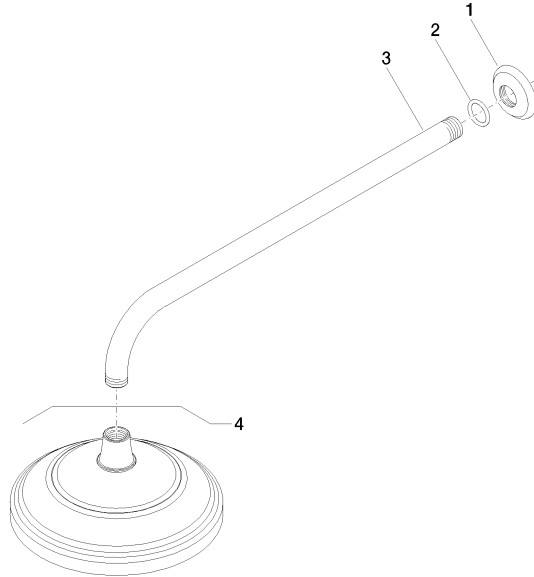

28 545 977

- 435mm projection
- rain shower Ø 200 mm
- PURE RAIN, max. flow rate 14 l/min (at 3 bar)
- Function from: 8 l/min
- rosette Ø 55 mm
- 1/2" connection
- with anti-scale system

	brushed chrome	28 545 977-93
	Chrome	28 545 977-00
	Brushed Platinum	28 545 977-06
	Platinum	28 545 977-08
	Durabass (23kt Gold)	28 545 977-09
	Brushed Durabass (23kt Gold)	28 545 977-28
	Brushed Dark Platinum	28 545 977-99

28 545 977

Flow rate chart

Certificates

IAPMO_4976 (2). DVGW_DW- LGA_38654.
6517DN0118.

28 545 977

Parts for other finishes can be found here: [Chrome](#)

Spare parts list

No.	Item Number	Name	Quantity used	Delivery time
1	09 27 35 003-93	rosette	1	60
2	90 14 10 026 00 90	seal	1	2
3	09 11 03 017-93	connection	1	60
4	28 535 977-93	shower	1	-