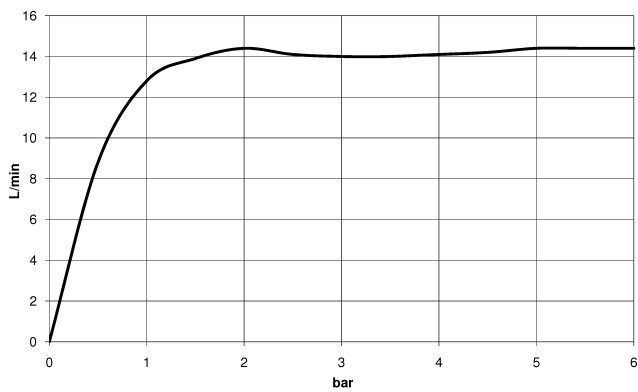

28 545 977

- 435mm projection
- rain shower Ø 200 mm
- PURE RAIN, max. flow rate 14 l/min (at 3 bar)
- Function from: 8 l/min
- rosette Ø 55 mm
- 1/2" connection
- with anti-scale system

	Brushed Dark Platinum	28 545 977-99
	Chrome	28 545 977-00
	brushed chrome	28 545 977-93
	Brushed Platinum	28 545 977-06
	Platinum	28 545 977-08
	Durabress (23kt Gold)	28 545 977-09
	Brushed Durabress (23kt Gold)	28 545 977-28

**Recommended miscellaneous**

- Concealed wall elbow -** 35 085 970 90
- max. recess depth 163 mm
  - min. recess depth 90 mm

28 545 977

**Flow rate chart**

**Certificates**

DVGW\_DW- LGA\_38654.  
6517DN0118.