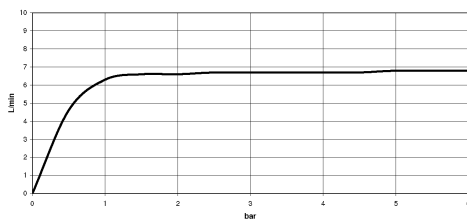

## Rain shower with wall fixing FlowReduce 220 mm - Brushed Platinum

IMO

28 648 670

Fits: IMO, CYO

- 450mm projection
- rain shower Ø 220 mm
- rain flow
- max. flow 7 l/min
- Function from: 6 l/min
- rosette 65 x 65 mm
- 1/2" connection
- with anti-scale system
- quick clearing
- This product can help a building meet the requirements of Green Building Rating Systems, e.g. LEED®, BREEAM®, DGNB

	Brushed Platinum	28 648 670-06
	Chrome	28 648 670-00
	Platinum	28 648 670-08
	Dark Chrome	28 648 670-19
	Brushed Light Gold	28 648 670-27
	Brushed Durabronze (23kt Gold)	28 648 670-28
	Matte Black	28 648 670-33
	Brushed Champagne (22kt Gold)	28 648 670-46
	Champagne (22kt Gold)	28 648 670-47
	Brushed Chrome	28 648 670-93
	Brushed Dark Platinum	28 648 670-99

28 648 670

mm [inches]

Flow rate chart

Certificates

LGA\_38655.

28 648 670

Parts for other finishes can be found here: [Chrome](#)