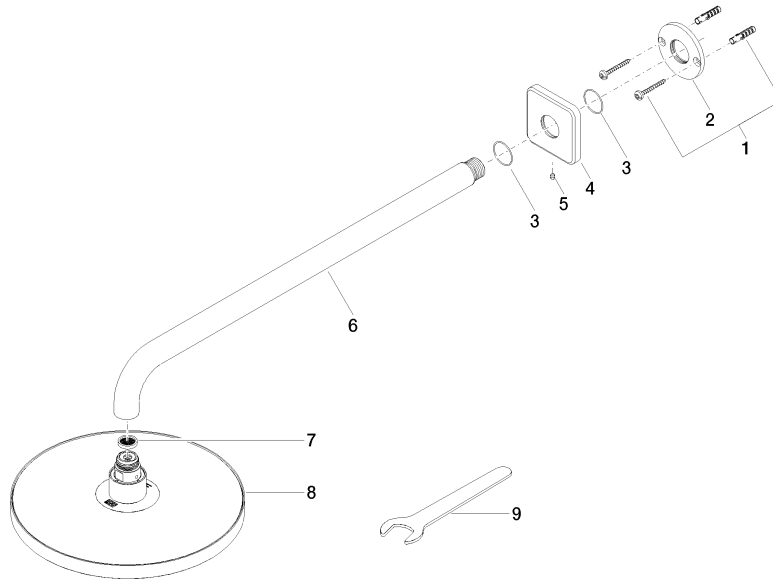

## Rain shower with wall fixing FlowReduce 220 mm - Brushed Platinum

IMO

28 648 670

Fits: IMO, CYO

- 450mm projection
- rain shower Ø 220 mm
- rain flow
- max. flow 7 l/min
- Function from: 6 l/min
- rosette 65 x 65 mm
- 1/2" connection
- with anti-scale system
- quick clearing
- This product can help a building meet the requirements of Green Building Rating Systems, e.g. LEED®, BREEAM®, DGNB

28 648 670

mm [inches]

Flow rate chart

Certificates

LGA\_38655.

28 648 670

Parts for other finishes can be found here: [Chrome](#)

### Spare parts list

No.	Item Number	Name	Quantity used	Delivery time
1	04 30 31 032 00 90	fixing set	1	2
2	09 17 20 120 90	holder	1	2
3	09 14 10 150 90	seal	1	2
4	09 27 67 015-06	rosette	1	10
5	90 31 11 038 00 90	pin	1	2
6	90 11 03 070 00-06	pipe	1	10
7	09 23 01 075 90	insert	1	2
8	90 12 05 092 20-06	shower	1	10
9	90 30 09 069 00 90	key	1	2