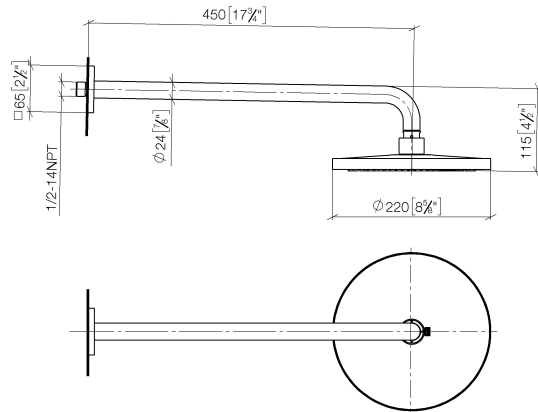

## Rain shower with wall fixing FlowReduce 220 mm - Brushed Platinum

IMO

28 648 670

Fits: IMO, CYO

- 450mm projection
- rain shower Ø 220 mm
- rain flow
- max. flow 7 l/min
- Function from: 6 l/min
- rosette 65 x 65 mm
- 1/2" connection
- with anti-scale system
- quick clearing
- This product can help a building meet the requirements of Green Building Rating Systems, e.g. LEED®, BREEAM®, DGNB

	Brushed Platinum	28 648 670-06
	Chrome	28 648 670-00
	Platinum	28 648 670-08
	Dark Chrome	28 648 670-19
	Brushed Light Gold	28 648 670-27
	Brushed Durabronze (23kt Gold)	28 648 670-28
	Matte Black	28 648 670-33
	Brushed Champagne (22kt Gold)	28 648 670-46
	Champagne (22kt Gold)	28 648 670-47
	Brushed Chrome	28 648 670-93
	Brushed Dark Platinum	28 648 670-99

28 648 670

mm [inches]

Flow rate chart

Certificates

LGA\_38655.

28 648 670

Parts for other finishes can be found here: [Chrome](#)

### Spare parts list

No.	Item Number	Name	Quantity used	Delivery time
1	04 30 31 032 00 90	fixing set	1	2
2	09 17 20 120 90	holder	1	2
3	09 14 10 150 90	seal	1	2
4	09 27 67 015-06	rosette	1	10
5	90 31 11 038 00 90	pin	1	2
6	90 11 03 070 00-06	pipe	1	10
7	09 23 01 075 90	insert	1	2
8	90 12 05 092 20-06	shower	1	10
9	90 30 09 069 00 90	key	1	2