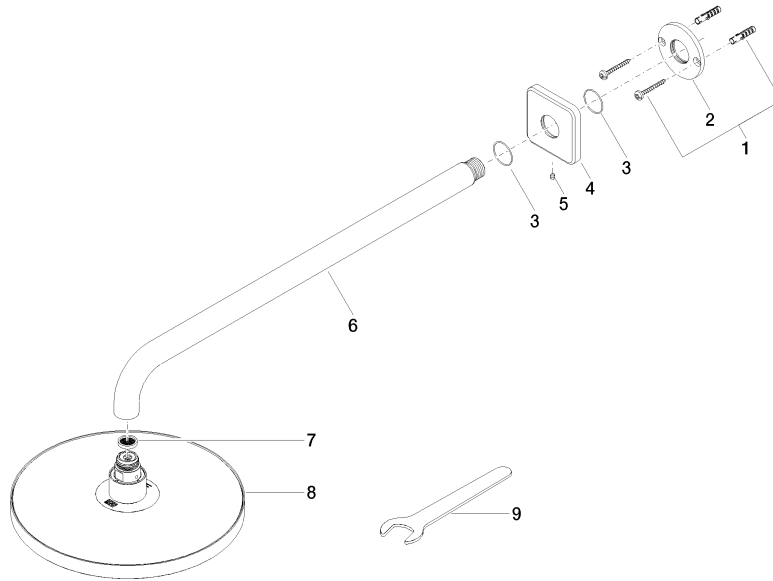

Rain shower with wall fixing FlowReduce 220 mm - Brushed Durabronz (23kt Gold)

IMO

28 648 670

- 450mm projection
- rain shower Ø 220 mm
- rain flow
- max. flow 7 l/min
- Function from: 6 l/min
- rosette 65 x 65 mm
- 1/2" connection
- with anti-scale system
- quick clearing
- WRAS
- This product can help a building meet the requirements of Green Building Rating Systems, e.g. LEED®, BREEAM®, DGNB

Rain shower with wall fixing FlowReduce 220 mm - Brushed Durabronze (23kt Gold)

IMO

28 648 670
mm [inches]

Flow rate chart

Certificates

LGA_38655.

28 648 670
Parts for other finishes can be found here: Chrome

Spare parts list

No.	Item Number	Name	Quantity used	Delivery time
1	04 30 31 032 00 90	fixing set	1	2
2	09 17 20 120 90	holder	1	2
3	09 14 10 150 90	seal	1	2
4	09 27 67 015-28	rosette	1	20
5	90 31 11 038 00 90	pin	1	2
6	90 11 03 070 00-28	pipe	1	20
7	09 23 01 075 90	insert	1	2
8	90 12 05 092 20-28	shower	1	20
9	90 30 09 069 00 90	key	1	2