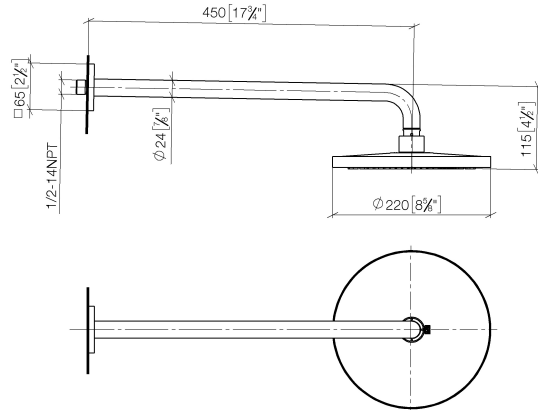

Rain shower with wall fixing FlowReduce 220 mm - Brushed Durabronz (23kt Gold)

IMO

28 648 670

- 450mm projection
- rain shower Ø 220 mm
- rain flow
- max. flow 7 l/min
- Function from: 6 l/min
- rosette 65 x 65 mm
- 1/2" connection
- with anti-scale system
- quick clearing
- WRAS
- This product can help a building meet the requirements of Green Building Rating Systems, e.g. LEED®, BREEAM®, DGNB

Fits: IMO, CYO

	Brushed Durabronz (23kt Gold)	28 648 670-28
	Chrome	28 648 670-00
	Brushed Platinum	28 648 670-06
	Platinum	28 648 670-08
	Dark Chrome	28 648 670-19
	Brushed Light Gold	28 648 670-27
	Matte Black	28 648 670-33
	Brushed Champagne (22kt Gold)	28 648 670-46
	Champagne (22kt Gold)	28 648 670-47
	Brushed Chrome	28 648 670-93
	Brushed Dark Platinum	28 648 670-99

Rain shower with wall fixing FlowReduce 220 mm - Brushed Durabronze (23kt Gold)

IMO

28 648 670
mm [inches]

Flow rate chart

Certificates

LGA_38655.

28 648 670
Parts for other finishes can be found here: Chrome

Spare parts list

No.	Item Number	Name	Quantity used	Delivery time
1	04 30 31 032 00 90	fixing set	1	2
2	09 17 20 120 90	holder	1	2
3	09 14 10 150 90	seal	1	2
4	09 27 67 015-28	rosette	1	20
5	90 31 11 038 00 90	pin	1	2
6	90 11 03 070 00-28	pipe	1	20
7	09 23 01 075 90	insert	1	2
8	90 12 05 092 20-28	shower	1	20
9	90 30 09 069 00 90	key	1	2