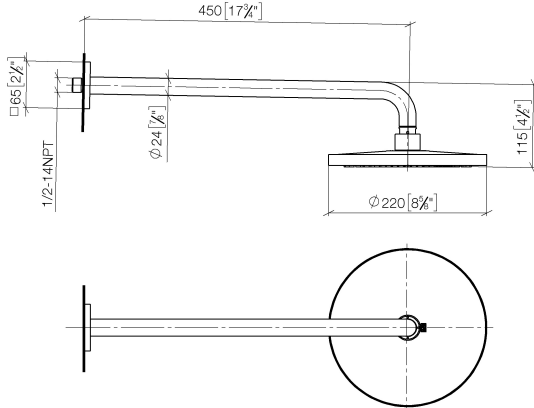

## Rain shower with wall fixing FlowReduce 220 mm - Matte Black

IMO

28 648 670

Fits: IMO, CYO

- 450mm projection
- rain shower Ø 220 mm
- rain flow
- max. flow 7 l/min
- Function from: 6 l/min
- rosette 65 x 65 mm
- 1/2" connection
- with anti-scale system
- quick clearing
- This product can help a building meet the requirements of Green Building Rating Systems, e.g. LEED®, BREEAM®, DGNB

28 648 670

mm [inches]

### Flow rate chart