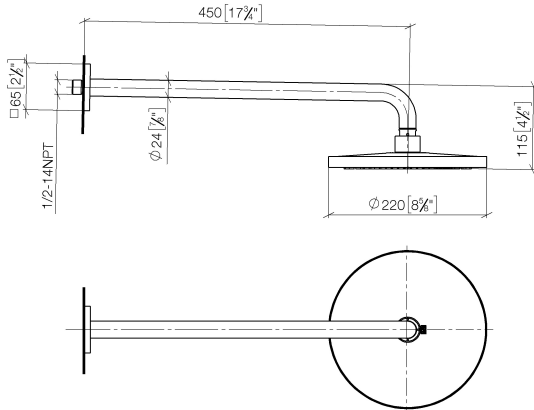

Rain shower with wall fixing FlowReduce 220 mm - Brushed Champagne (22kt Gold)

IMO

28 648 670

- 450mm projection
- rain shower Ø 220 mm
- rain flow
- max. flow 7 l/min
- Function from: 6 l/min
- rosette 65 x 65 mm
- 1/2" connection
- with anti-scale system
- quick clearing
- This product can help a building meet the requirements of Green Building Rating Systems, e.g. LEED®, BREEAM®, DGNB

Fits: IMO, CYO

	Brushed Champagne (22kt Gold)	28 648 670-46
	Chrome	28 648 670-00
	Brushed Platinum	28 648 670-06
	Platinum	28 648 670-08
	Dark Chrome	28 648 670-19
	Brushed Light Gold	28 648 670-27
	Brushed Durabrass (23kt Gold)	28 648 670-28
	Matte Black	28 648 670-33
	Champagne (22kt Gold)	28 648 670-47
	Brushed Chrome	28 648 670-93
	Brushed Dark Platinum	28 648 670-99

Rain shower with wall fixing FlowReduce 220 mm - Brushed Champagne (22kt Gold)

IMO

28 648 670
mm [inches]

Flow rate chart

Certificates

LGA_38655.

28 648 670
Parts for other
finishes can be found
here: Chrome

Spare parts list

No.	Item Number	Name	Quantity used	Delivery time
1	04 30 31 032 00 90	fixing set	1	2
2	09 17 20 120 90	holder	1	2
3	09 14 10 150 90	seal	1	2
4	09 27 67 015-46	rosette	1	30
5	90 31 11 038 00 90	pin	1	2
6	90 11 03 070 00-46	pipe	1	30
7	09 23 01 075 90	insert	1	2
8	90 12 05 092 20-46	shower	1	30
9	90 30 09 069 00 90	key	1	2