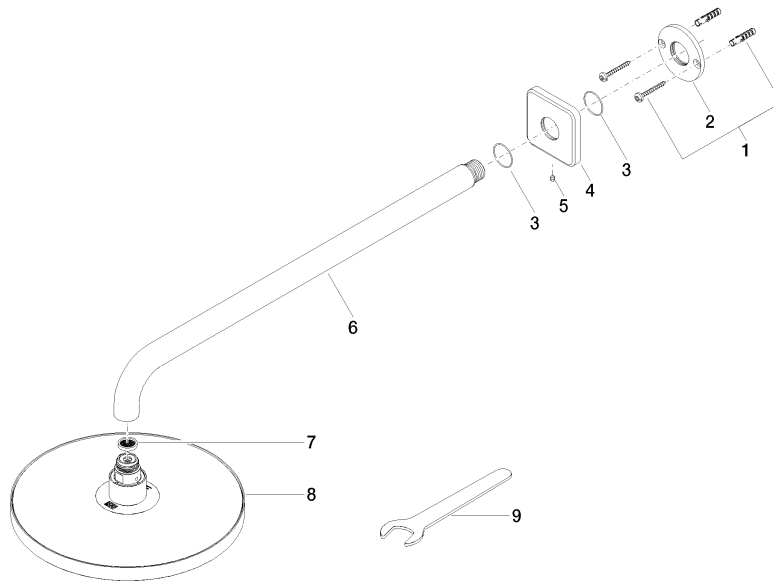

Rain shower with wall fixing FlowReduce 220 mm - Brushed Champagne (22kt Gold)

IMO

28 648 670

- 450mm projection
- rain shower Ø 220 mm
- rain flow
- max. flow 7 l/min
- Function from: 6 l/min
- rosette 65 x 65 mm
- 1/2" connection
- with anti-scale system
- quick clearing
- This product can help a building meet the requirements of Green Building Rating Systems, e.g. LEED®, BREEAM®, DGNB

Rain shower with wall fixing FlowReduce 220 mm - Brushed Champagne (22kt Gold)

IMO

28 648 670
mm [inches]

Flow rate chart

Certificates

LGA_38655.

28 648 670
Parts for other
finishes can be found
here: Chrome

Spare parts list

No.	Item Number	Name	Quantity used	Delivery time
1	04 30 31 032 00 90	fixing set	1	2
2	09 17 20 120 90	holder	1	2
3	09 14 10 150 90	seal	1	2
4	09 27 67 015-46	rosette	1	30
5	90 31 11 038 00 90	pin	1	2
6	90 11 03 070 00-46	pipe	1	30
7	09 23 01 075 90	insert	1	2
8	90 12 05 092 20-46	shower	1	30
9	90 30 09 069 00 90	key	1	2