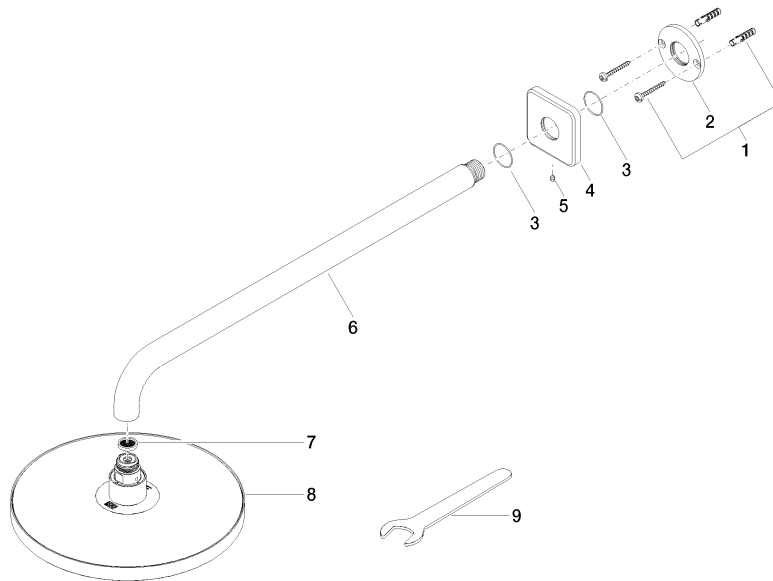

Rain shower with wall fixing FlowReduce 220 mm - Champagne (22kt Gold)

IMO

28 648 670

- 450mm projection
- rain shower Ø 220 mm
- rain flow
- max. flow 7 l/min
- Function from: 6 l/min
- rosette 65 x 65 mm
- 1/2" connection
- with anti-scale system
- quick clearing
- This product can help a building meet the requirements of Green Building Rating Systems, e.g. LEED®, BREEAM®, DGNB

28 648 670

mm [inches]

Flow rate chart

Certificates

LGA\_38655.

28 648 670

Parts for other finishes can be found here: [Chrome](#)

### Spare parts list

No.	Item Number	Name	Quantity used	Delivery time
1	04 30 31 032 00 90	fixing set	1	2
2	09 17 20 120 90	holder	1	2
3	09 14 10 150 90	seal	1	2
4	09 27 67 015-47	rosette	1	30
5	90 31 11 038 00 90	pin	1	2
6	90 11 03 070 00-47	pipe	1	30
7	09 23 01 075 90	insert	1	2
8	90 12 05 092 20-47	shower	1	30
9	90 30 09 069 00 90	key	1	2