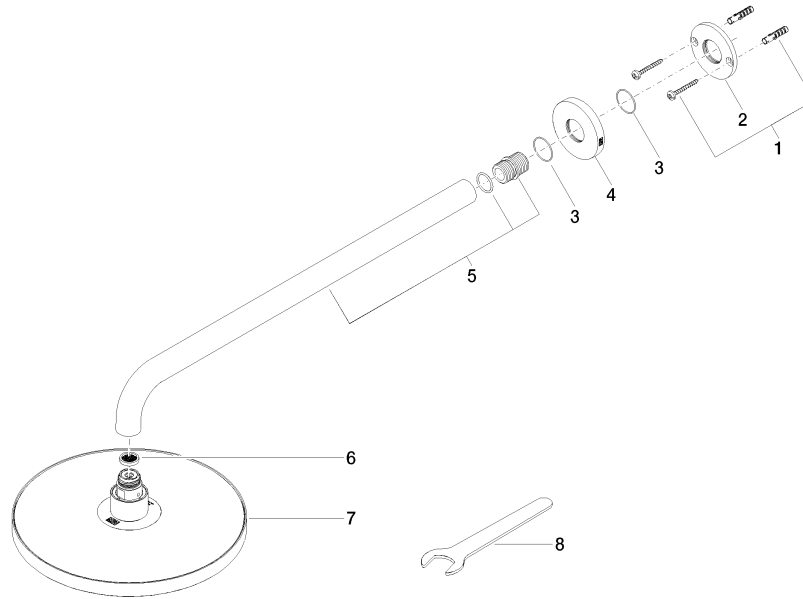

28 648 970

- 450mm projection
- rain shower Ø 220 mm
- PURE RAIN, max. flow rate 7 l/min (at 3 bar)
- Function from: 6 l/min
- rosette Ø 60 mm
- 1/2" connection
- with anti-scale system
- quick clearing
- This product can help a building meet the requirements of Green Building Rating Systems, e.g. LEED®, BREEAM®, DGNB

Fits: TARA, LISSÉ, VAIA, META

	Brushed Platinum	28 648 970-06
	Chrome	28 648 970-00
	Platinum	28 648 970-08
	Dark Chrome	28 648 970-19
	Light Gold	28 648 970-26
	Brushed Light Gold	28 648 970-27
	Brushed Durabrass (23kt Gold)	28 648 970-28
	Matte Black	28 648 970-33
	Brushed Bronze	28 648 970-42
	Brushed Champagne (22kt Gold)	28 648 970-46
	Champagne (22kt Gold)	28 648 970-47
	Brushed Chrome	28 648 970-93
	Brushed Dark Platinum	28 648 970-99

28 648 970

mm [inches]

Certificates

LGA_38655.

28 648 970

Parts for other finishes can be found here: [Chrome](#)

Spare parts list

No.	Item Number	Name	Quantity used	Delivery time
1	04 30 31 032 00 90	fixing set	1	2
2	09 17 20 120 90	holder	1	2
3	09 14 10 150 90	seal	2	2
4	09 27 97 015-06	rosette	1	10
5	90 11 03 070 00-06	pipe	1	10
6	09 23 01 075 90	insert	1	2
7	90 12 05 092 20-06	shower	1	10
8	90 30 09 069 00 90	key	1	2