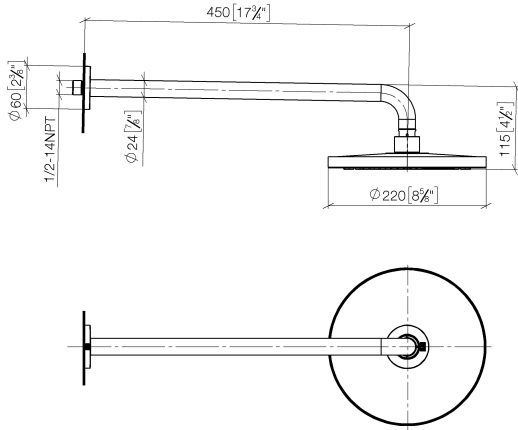

28 648 970

- 450mm projection
- rain shower Ø 220 mm
- PURE RAIN, max. flow rate 7 l/min (at 3 bar)
- Function from: 6 l/min
- rosette Ø 60 mm
- 1/2" connection
- with anti-scale system
- quick clearing
- This product can help a building meet the requirements of Green Building Rating Systems, e.g. LEED®, BREEAM®, DGNB

Fits: TARA, LISSÉ, VAIA, META

	Brushed Platinum	28 648 970-06
	Chrome	28 648 970-00
	Platinum	28 648 970-08
	Dark Chrome	28 648 970-19
	Light Gold	28 648 970-26
	Brushed Light Gold	28 648 970-27
	Brushed Durabrass (23kt Gold)	28 648 970-28
	Matte Black	28 648 970-33
	Brushed Bronze	28 648 970-42
	Brushed Champagne (22kt Gold)	28 648 970-46
	Champagne (22kt Gold)	28 648 970-47
	Brushed Chrome	28 648 970-93
	Brushed Dark Platinum	28 648 970-99

28 648 970

mm [inches]

Certificates

LGA_38655.

28 648 970

Parts for other finishes can be found here: [Chrome](#)

Spare parts list

No.	Item Number	Name	Quantity used	Delivery time
1	04 30 31 032 00 90	fixing set	1	2
2	09 17 20 120 90	holder	1	2
3	09 14 10 150 90	seal	2	2
4	09 27 97 015-06	rosette	1	10
5	90 11 03 070 00-06	pipe	1	10
6	09 23 01 075 90	insert	1	2
7	90 12 05 092 20-06	shower	1	10
8	90 30 09 069 00 90	key	1	2