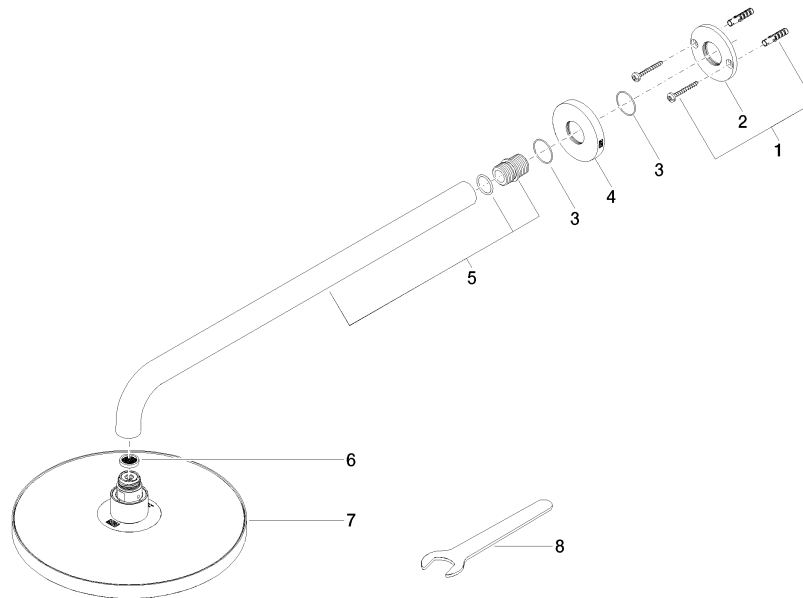

28 648 970

- 450mm projection
- rain shower Ø 220 mm
- PURE RAIN, max. flow rate 7 l/min (at 3 bar)
- Function from: 6 l/min
- rosette Ø 60 mm
- 1/2" connection
- with anti-scale system
- quick clearing
- WRAS
- This product can help a building meet the requirements of Green Building Rating Systems, e.g. LEED®, BREEAM®, DGNB

Fits: TARA, LISSÉ, VAIA, META

	Platinum	28 648 970-08
	Chrome	28 648 970-00
	Brushed Platinum	28 648 970-06
	Dark Chrome	28 648 970-19
	Light Gold	28 648 970-26
	Brushed Light Gold	28 648 970-27
	Brushed Durabronze (23kt Gold)	28 648 970-28
	Matte Black	28 648 970-33
	Brushed Bronze	28 648 970-42
	Brushed Champagne (22kt Gold)	28 648 970-46
	Champagne (22kt Gold)	28 648 970-47
	Brushed Chrome	28 648 970-93
	Brushed Dark Platinum	28 648 970-99

28 648 970

mm [inches]

Certificates

LGA\_38655.

28 648 970

Parts for other finishes can be found here: [Chrome](#)

### Spare parts list

No.	Item Number	Name	Quantity used	Delivery time
1	04 30 31 032 00 90	fixing set	1	2
2	09 17 20 120 90	holder	1	2
3	09 14 10 150 90	seal	2	2
4	09 27 97 015-08	rosette	1	40
5	90 11 03 070 00-08	pipe	1	40
6	09 23 01 075 90	insert	1	2
7	90 12 05 092 20-08	shower	1	40
8	90 30 09 069 00 90	key	1	2