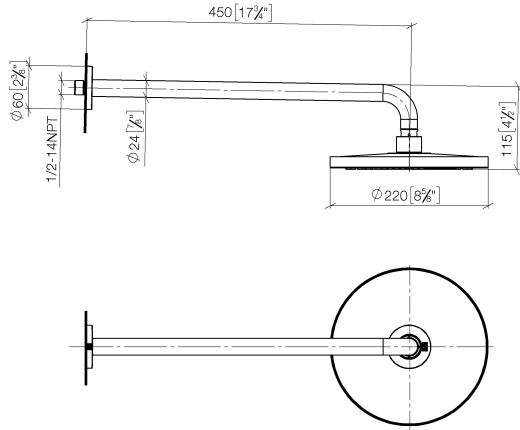

28 648 970

- 450mm projection
- rain shower Ø 220 mm
- PURE RAIN, max. flow rate 7 l/min (at 3 bar)
- Function from: 6 l/min
- rosette Ø 60 mm
- 1/2" connection
- with anti-scale system
- quick clearing
- WRAS
- This product can help a building meet the requirements of Green Building Rating Systems, e.g. LEED®, BREEAM®, DGNB

Fits: TARA, LISSÉ, VAIA, META

	Platinum	28 648 970-08
	Chrome	28 648 970-00
	Brushed Platinum	28 648 970-06
	Dark Chrome	28 648 970-19
	Light Gold	28 648 970-26
	Brushed Light Gold	28 648 970-27
	Brushed Durabronze (23kt Gold)	28 648 970-28
	Matte Black	28 648 970-33
	Brushed Bronze	28 648 970-42
	Brushed Champagne (22kt Gold)	28 648 970-46
	Champagne (22kt Gold)	28 648 970-47
	Brushed Chrome	28 648 970-93
	Brushed Dark Platinum	28 648 970-99

28 648 970

mm [inches]

Certificates

LGA\_38655.

28 648 970

Parts for other finishes can be found here: [Chrome](#)

### Spare parts list

No.	Item Number	Name	Quantity used	Delivery time
1	04 30 31 032 00 90	fixing set	1	2
2	09 17 20 120 90	holder	1	2
3	09 14 10 150 90	seal	2	2
4	09 27 97 015-08	rosette	1	40
5	90 11 03 070 00-08	pipe	1	40
6	09 23 01 075 90	insert	1	2
7	90 12 05 092 20-08	shower	1	40
8	90 30 09 069 00 90	key	1	2