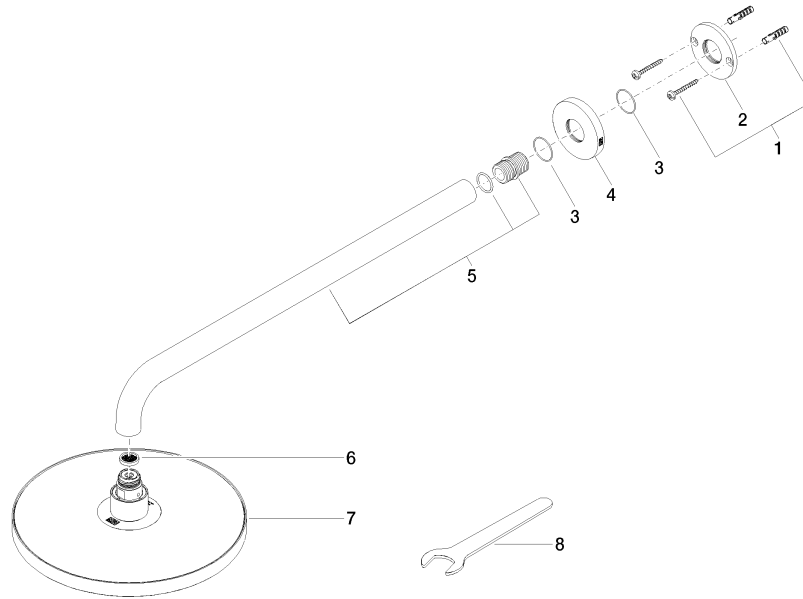

28 648 970

- 450mm projection
- rain shower Ø 220 mm
- PURE RAIN, max. flow rate 7 l/min (at 3 bar)
- Function from: 6 l/min
- rosette Ø 60 mm
- 1/2" connection
- with anti-scale system
- quick clearing
- This product can help a building meet the requirements of Green Building Rating Systems, e.g. LEED®, BREEAM®, DGNB

Fits: TARA, LISSÉ, VAIA, META

	Dark Chrome	28 648 970-19
	Chrome	28 648 970-00
	Brushed Platinum	28 648 970-06
	Platinum	28 648 970-08
	Light Gold	28 648 970-26
	Brushed Light Gold	28 648 970-27
	Brushed Durabronze (23kt Gold)	28 648 970-28
	Matte Black	28 648 970-33
	Brushed Bronze	28 648 970-42
	Brushed Champagne (22kt Gold)	28 648 970-46
	Champagne (22kt Gold)	28 648 970-47
	Brushed Chrome	28 648 970-93
	Brushed Dark Platinum	28 648 970-99

28 648 970

mm [inches]

Certificates

LGA\_38655.

28 648 970

Parts for other finishes can be found here: [Chrome](#)

### Spare parts list

No.	Item Number	Name	Quantity used	Delivery time
1	04 30 31 032 00 90	fixing set	1	2
2	09 17 20 120 90	holder	1	2
3	09 14 10 150 90	seal	2	2
4	09 27 97 015-19	rosette	1	20
5	90 11 03 070 00-19	pipe	1	20
6	09 23 01 075 90	insert	1	2
7	90 12 05 092 20-19	shower	1	20
8	90 30 09 069 00 90	key	1	2