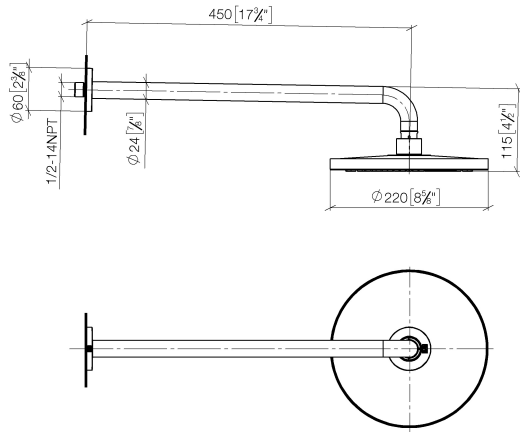

28 648 970

- 450mm projection
- rain shower Ø 220 mm
- PURE RAIN, max. flow rate 7 l/min (at 3 bar)
- Function from: 6 l/min
- rosette Ø 60 mm
- 1/2" connection
- with anti-scale system
- quick clearing
- This product can help a building meet the requirements of Green Building Rating Systems, e.g. LEED®, BREEAM®, DGNB

Fits: TARA, LISSÉ, VAIA, META

	Light Gold	28 648 970-26
	Chrome	28 648 970-00
	Brushed Platinum	28 648 970-06
	Platinum	28 648 970-08
	Dark Chrome	28 648 970-19
	Brushed Light Gold	28 648 970-27
	Brushed Durabrass (23kt Gold)	28 648 970-28
	Matte Black	28 648 970-33
	Brushed Bronze	28 648 970-42
	Brushed Champagne (22kt Gold)	28 648 970-46
	Champagne (22kt Gold)	28 648 970-47
	Brushed Chrome	28 648 970-93
	Brushed Dark Platinum	28 648 970-99

28 648 970

mm [inches]