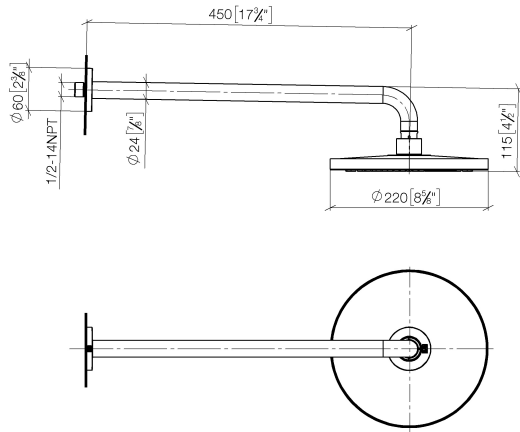

28 648 970

Fits: TARA, LISSÉ, VAIA, META

- 450mm projection
- rain shower Ø 220 mm
- PURE RAIN, max. flow rate 7 l/min (at 3 bar)
- Function from: 6 l/min
- rosette Ø 60 mm
- 1/2" connection
- with anti-scale system
- quick clearing
- This product can help a building meet the requirements of Green Building Rating Systems, e.g. LEED®, BREEAM®, DGNB

	Brushed Light Gold	28 648 970-27
	Chrome	28 648 970-00
	Brushed Platinum	28 648 970-06
	Platinum	28 648 970-08
	Dark Chrome	28 648 970-19
	Light Gold	28 648 970-26
	Brushed Durabronze (23kt Gold)	28 648 970-28
	Matte Black	28 648 970-33
	Brushed Bronze	28 648 970-42
	Brushed Champagne (22kt Gold)	28 648 970-46
	Champagne (22kt Gold)	28 648 970-47
	Brushed Chrome	28 648 970-93
	Brushed Dark Platinum	28 648 970-99

28 648 970

mm [inches]

Certificates

LGA_38655.

28 648 970

Parts for other
finishes can be found
here: [Chrome](#)